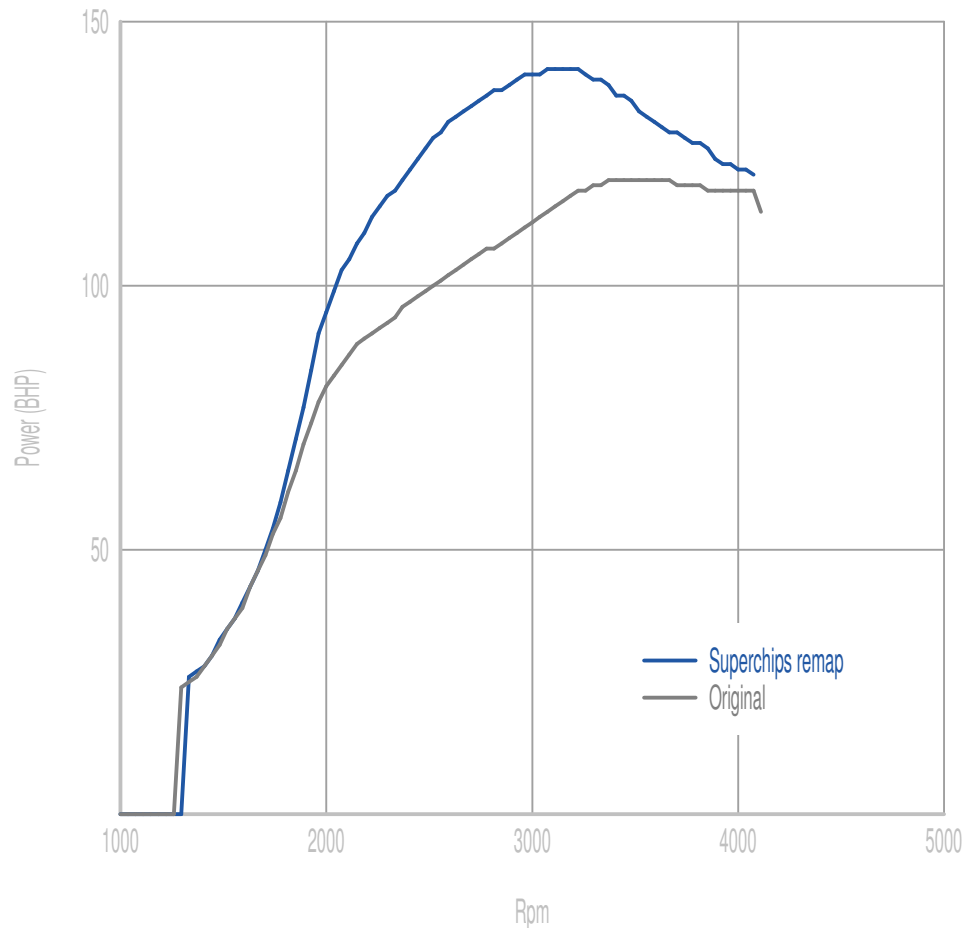

Superchips

call 01280 816781

Vehicle

Focus 1.5 TDCI 120PS

Power

30 BHP increase @ 2805 Rpm

Superchips remap Max 141 BHP @ 3208 Rpm

Original Max 120 BHP @ 3654 Rpm

Torque

80 Nm increase @ 2510 Rpm

Superchips remap Max 363 Nm @ 2213 Rpm

Original Max 295 Nm @ 2141 Rpm