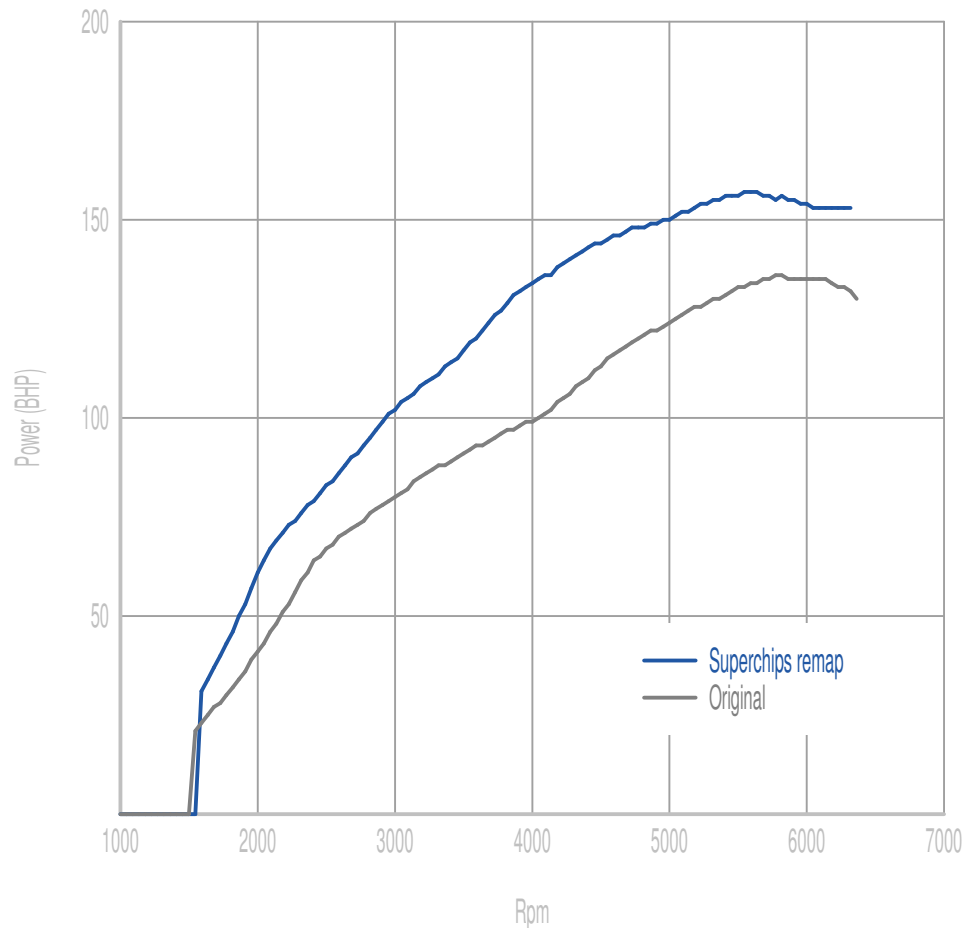

Superchips

call 01280 816781

Vehicle

1.0 EcoBoost 125PS Euro 6

Power

27 BHP increase @ 4928 Rpm

Superchips remap Max 157 BHP @ 5706 Rpm

Original Max 136 BHP @ 5787 Rpm

Torque

58 Nm increase @ 3843 Rpm

Superchips remap Max 240 Nm @ 2991 Rpm

Original Max 192 Nm @ 2577 Rpm