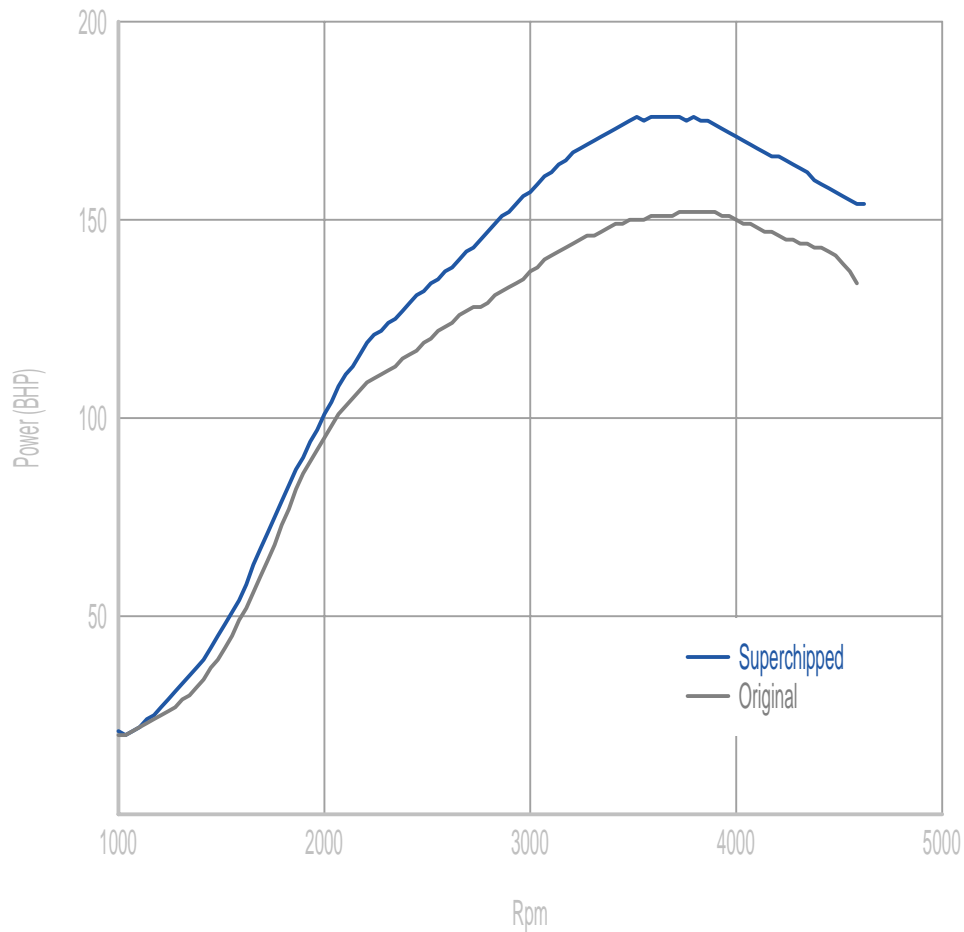

Power

26 BHP increase @ 3531 Rpm

Superchipped Max 176 BHP @ 3784 Rpm

Original Max 152 BHP @ 3916 Rpm

Torque

54 Nm increase @ 3321 Rpm

Superchipped Max 387 Nm @ 2221 Rpm

Original Max 351 Nm @ 2167 Rpm