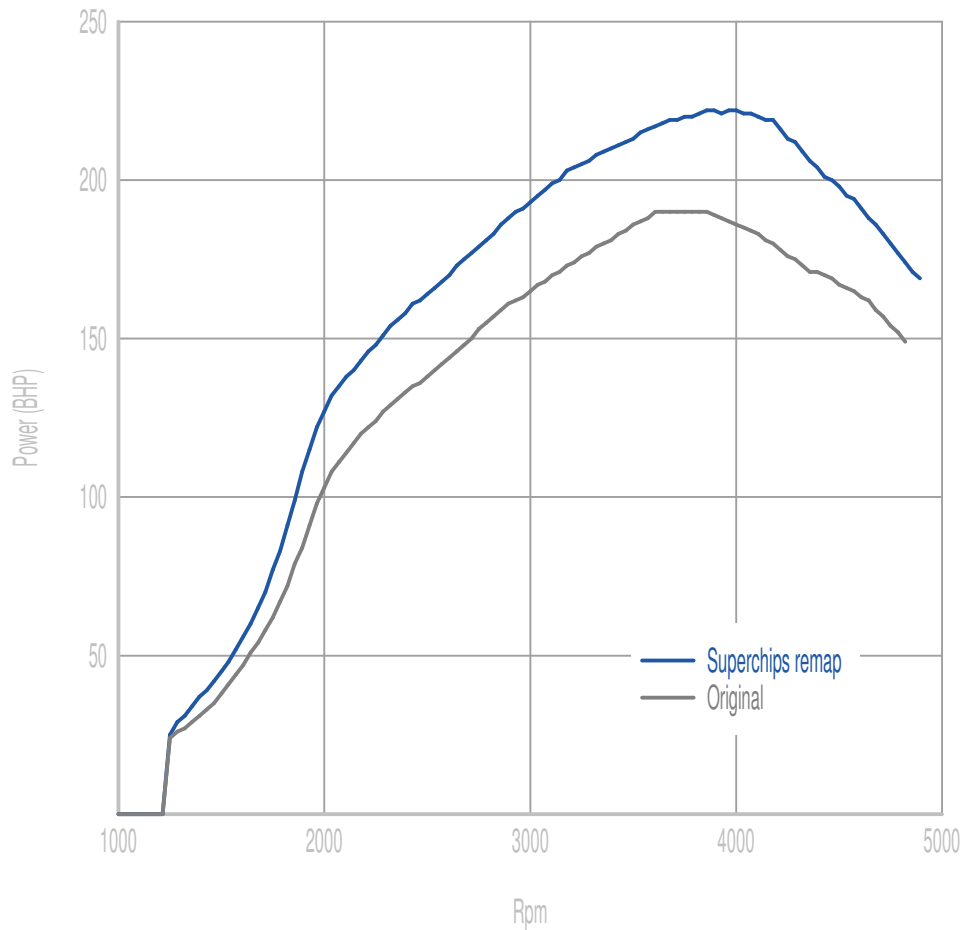

## Power

**39 BHP increase @ 4160 Rpm**

Superchips remap Max 222 BHP @ 3981 Rpm

Original Max 190 BHP @ 3827 Rpm

## Torque

**90 Nm increase @ 1865 Rpm**

Superchips remap Max 477 Nm @ 2295 Rpm

Original Max 401 Nm @ 2253 Rpm