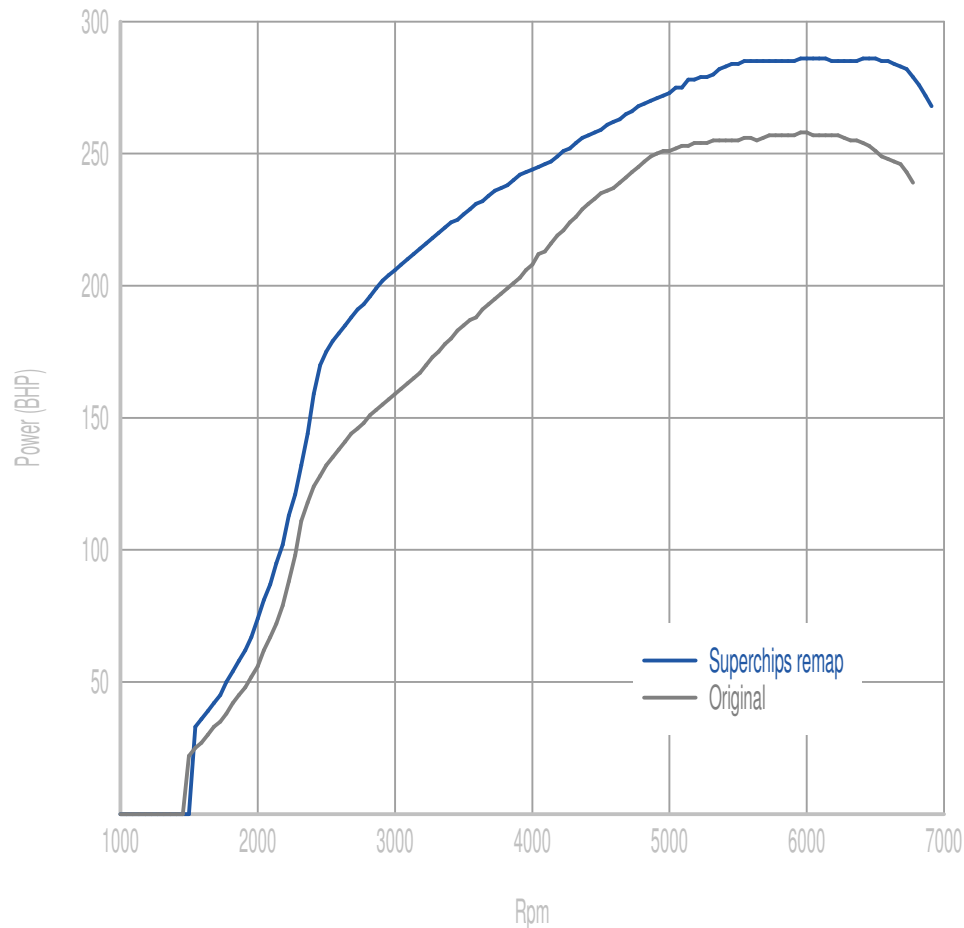

Superchips

call 01280 816781

Vehicle

Focus ST EcoBoost Euro6

Power

47 BHP increase @ 2871 Rpm

Superchips remap Max 286 BHP @ 6472 Rpm

Original Max 258 BHP @ 5969 Rpm

Torque

124 Nm increase @ 2461 Rpm

Superchips remap Max 507 Nm @ 2507 Rpm

Original Max 387 Nm @ 2642 Rpm