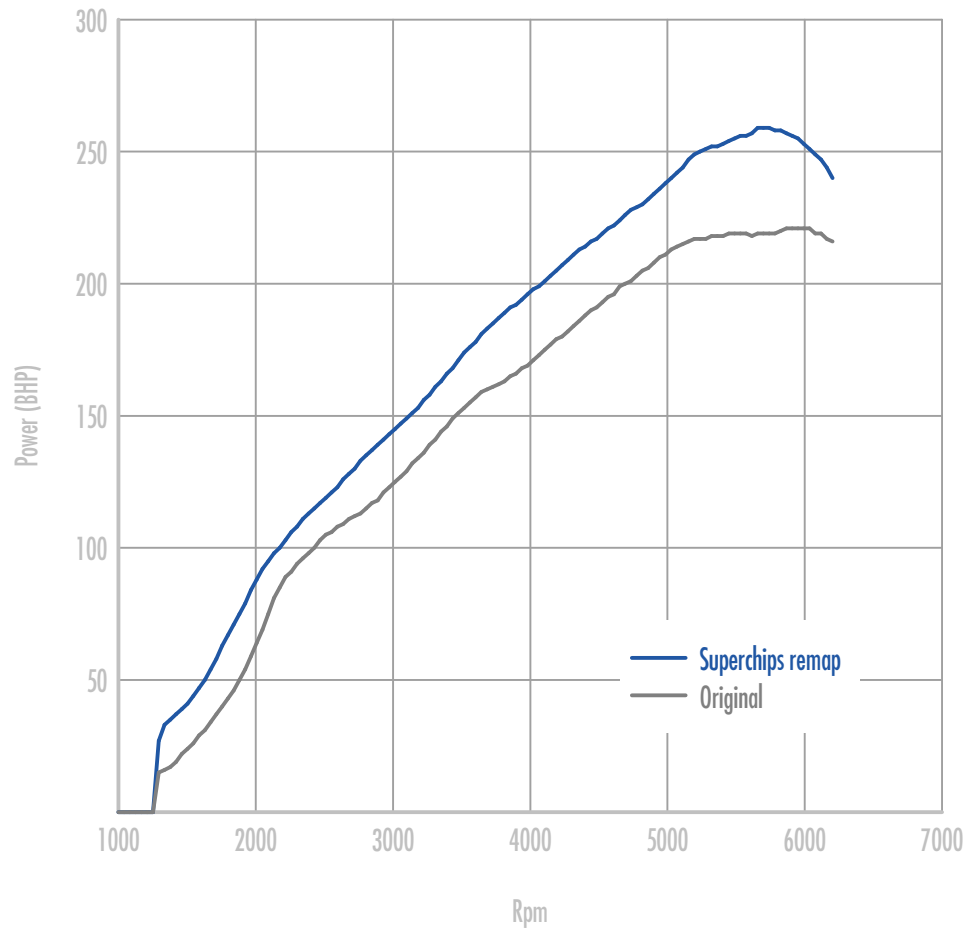

Power

40 BHP increase @ 5648 Rpm

Superchips remap Max 259 BHP @ 5732 Rpm

Original Max 221 BHP @ 6015 Rpm

Torque

67 Nm increase @ 2065 Rpm

Superchips remap Max 355 Nm @ 3624 Rpm

Original Max 311 Nm @ 3491 Rpm