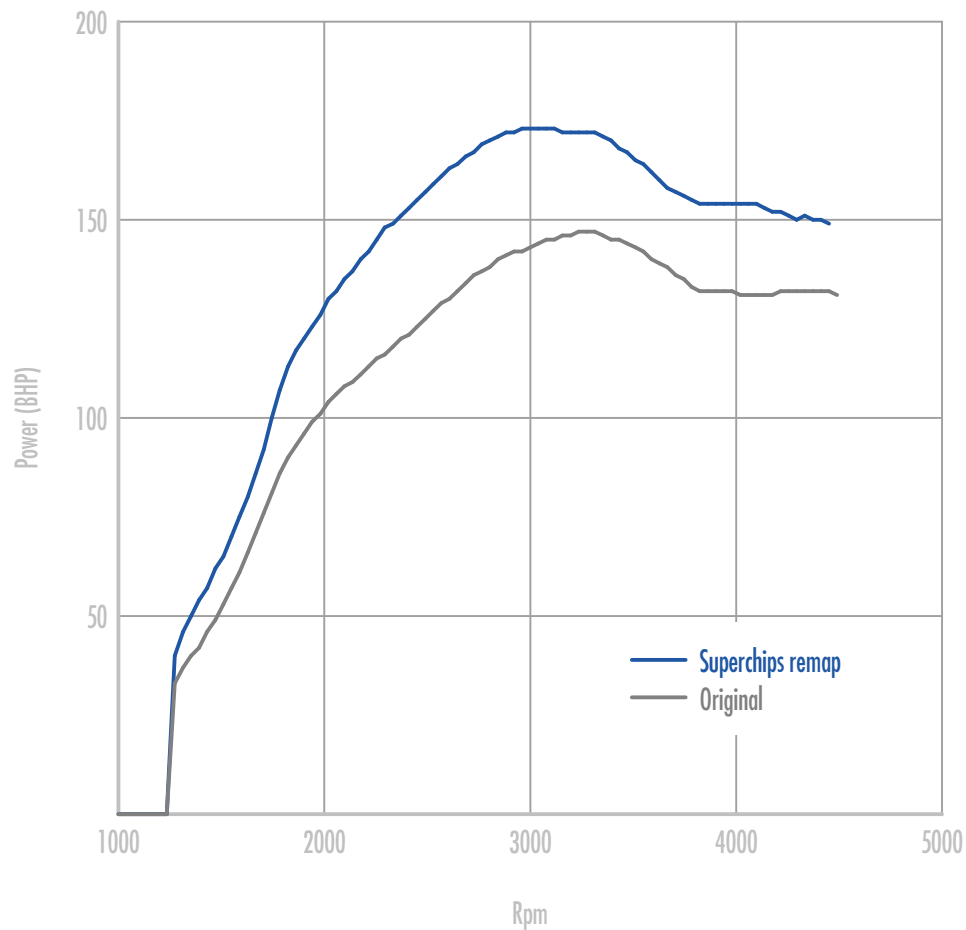

Power

33 BHP increase @ 2588 Rpm

Superchips remap Max 173 BHP @ 3098 Rpm

Original Max 147 BHP @ 3322 Rpm

Torque

103 Nm increase @ 2274 Rpm

Superchips remap Max 462 Nm @ 2000 Rpm

Original Max 366 Nm @ 2017 Rpm