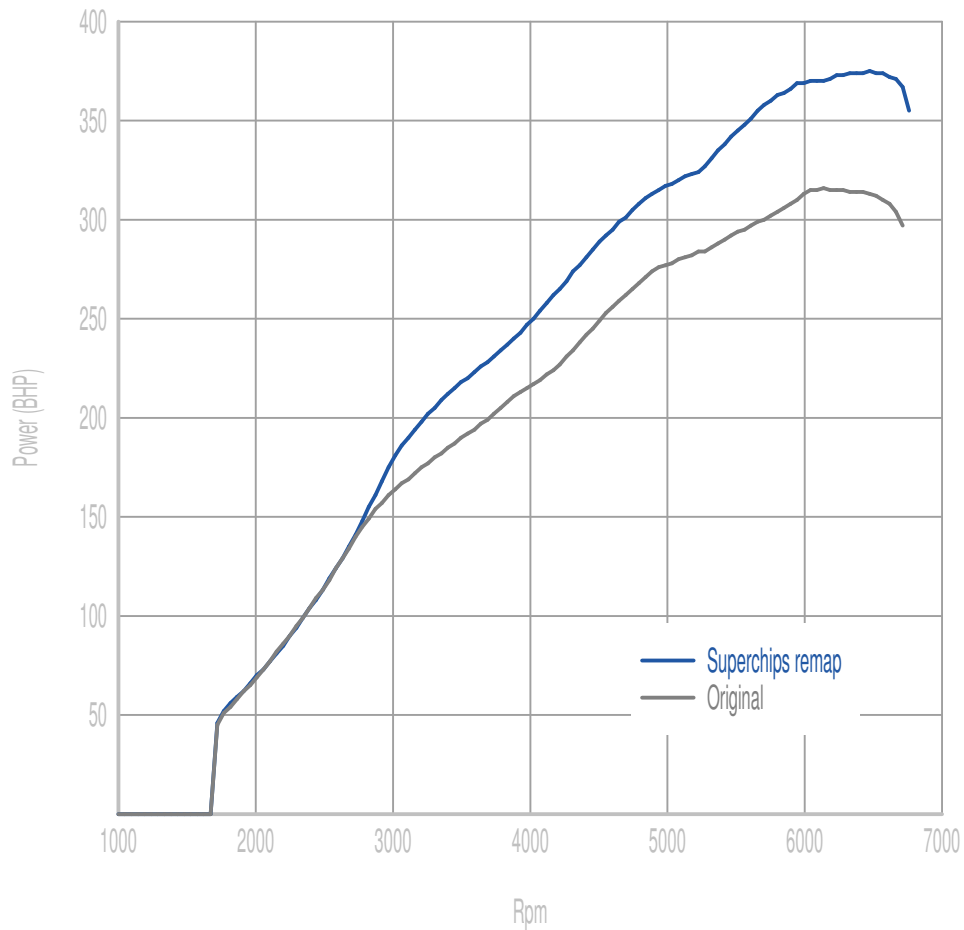

## Power

**59 BHP increase @ 5790 Rpm**

Superchips remap Max 375 BHP @ 6461 Rpm

Original Max 316 BHP @ 6127 Rpm

## Torque

**73 Nm increase @ 5693 Rpm**

Superchips remap Max 459 Nm @ 4628 Rpm

Original Max 400 Nm @ 4873 Rpm