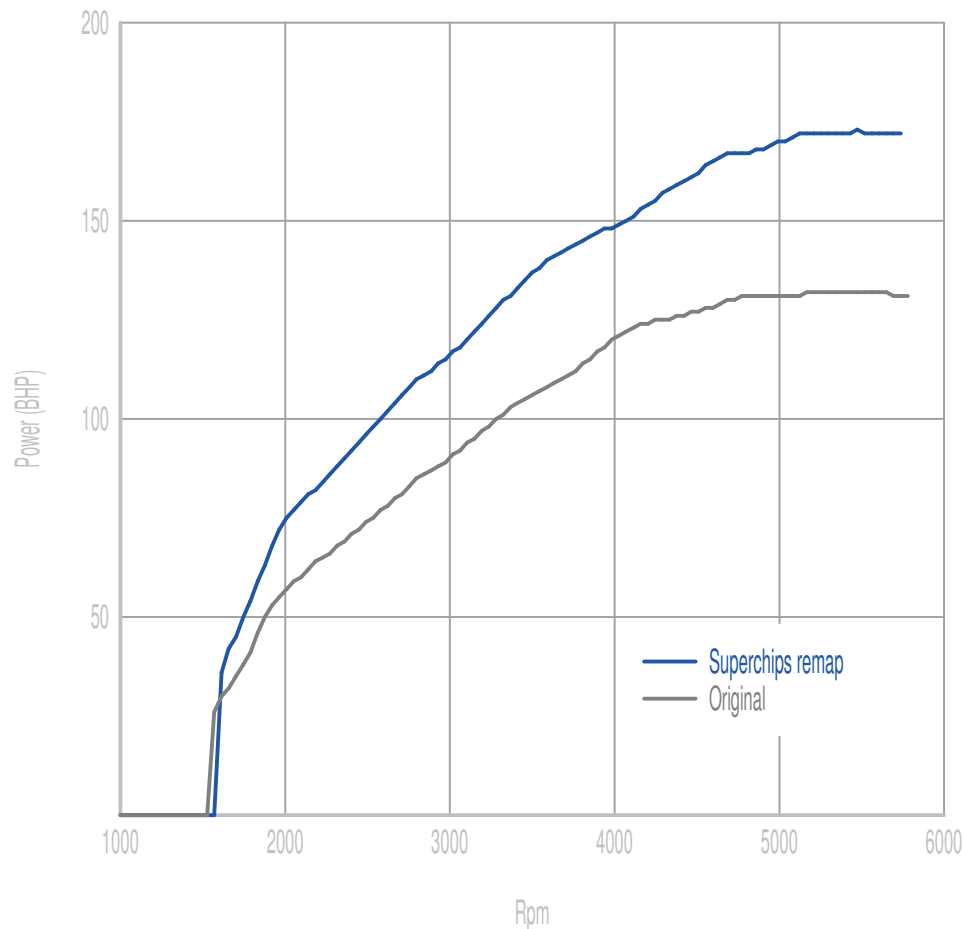

## Power

**41 BHP increase @ 5092 Rpm**

Superchips remap Max 173 BHP @ 5447 Rpm

Original Max 132 BHP @ 5619 Rpm

## Torque

**66 Nm increase @ 2677 Rpm**

Superchips remap Max 282 Nm @ 2723 Rpm

Original Max 219 Nm @ 3336 Rpm