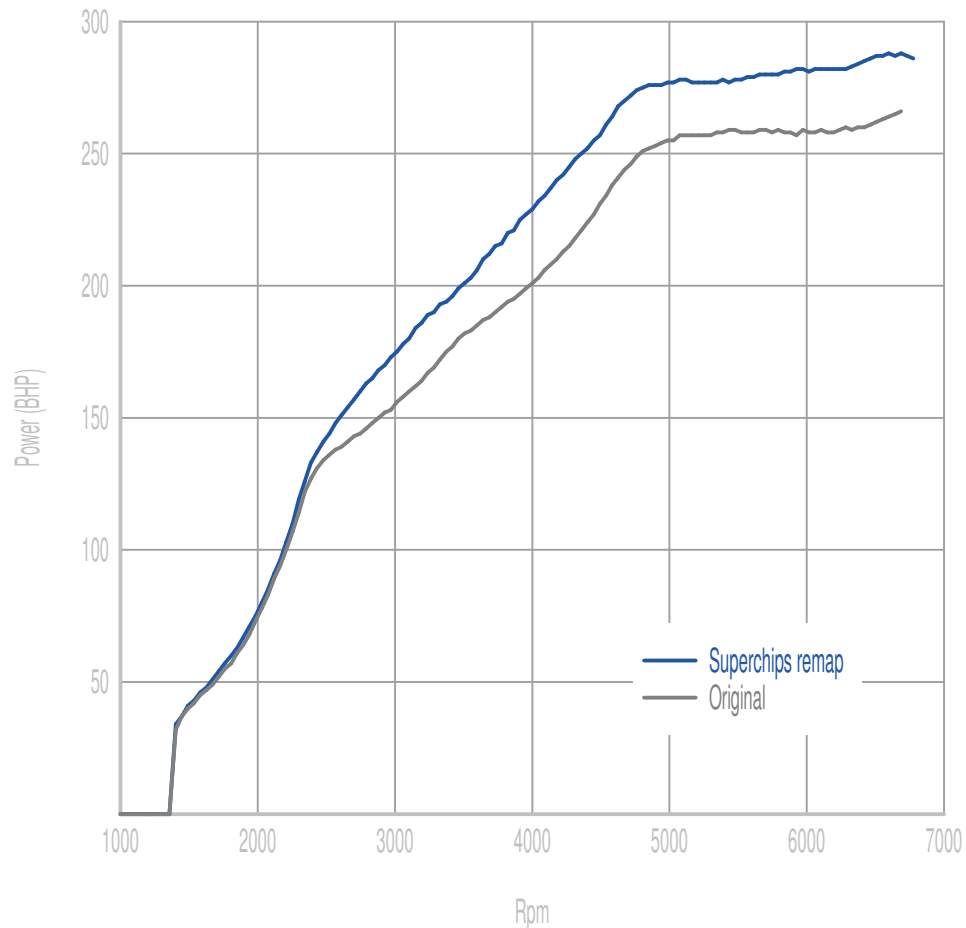

## Power

**30 BHP increase @ 4240 Rpm**

Superchips remap Max 288 BHP @ 6650 Rpm

Original Max 266 BHP @ 6647 Rpm

## Torque

**51 Nm increase @ 3883 Rpm**

Superchips remap Max 419 Nm @ 2767 Rpm

Original Max 387 Nm @ 2453 Rpm