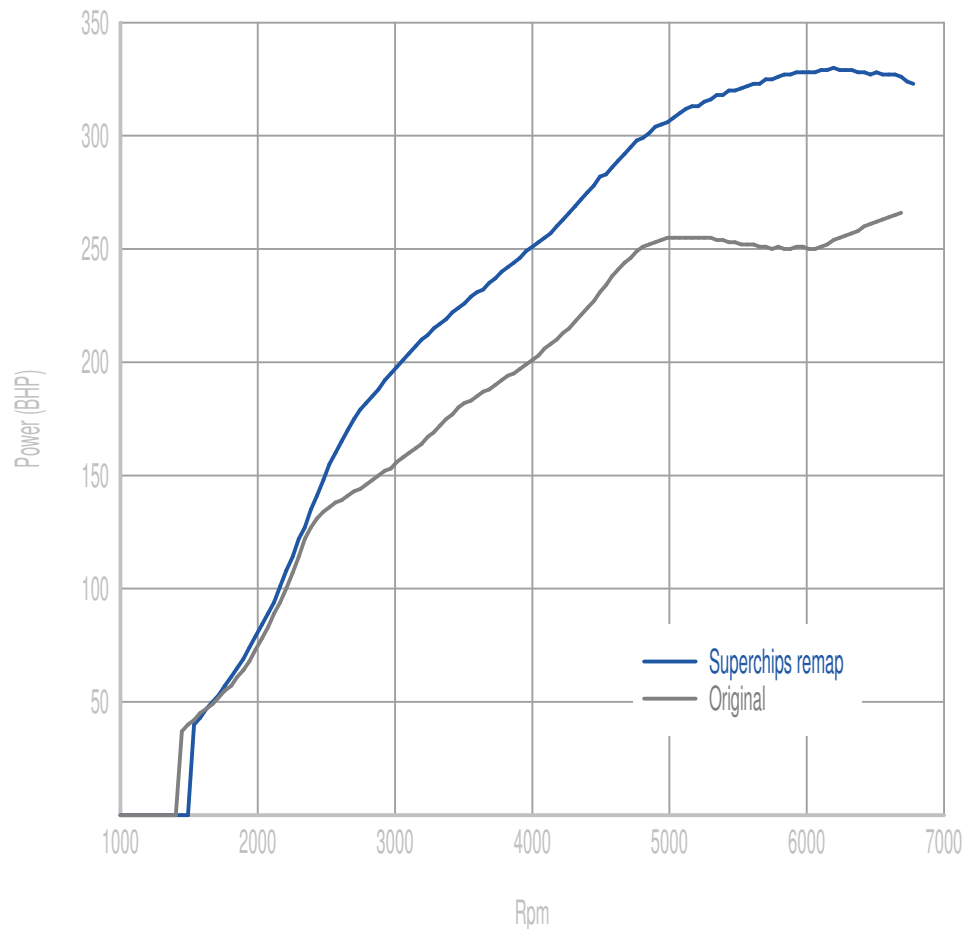

## Power

**78 BHP increase @ 5831 Rpm**

Superchips remap Max 330 BHP @ 6005 Rpm

Original Max 266 BHP @ 6647 Rpm

## Torque

**115 Nm increase @ 3089 Rpm**

Superchips remap Max 482 Nm @ 2828 Rpm

Original Max 387 Nm @ 2453 Rpm