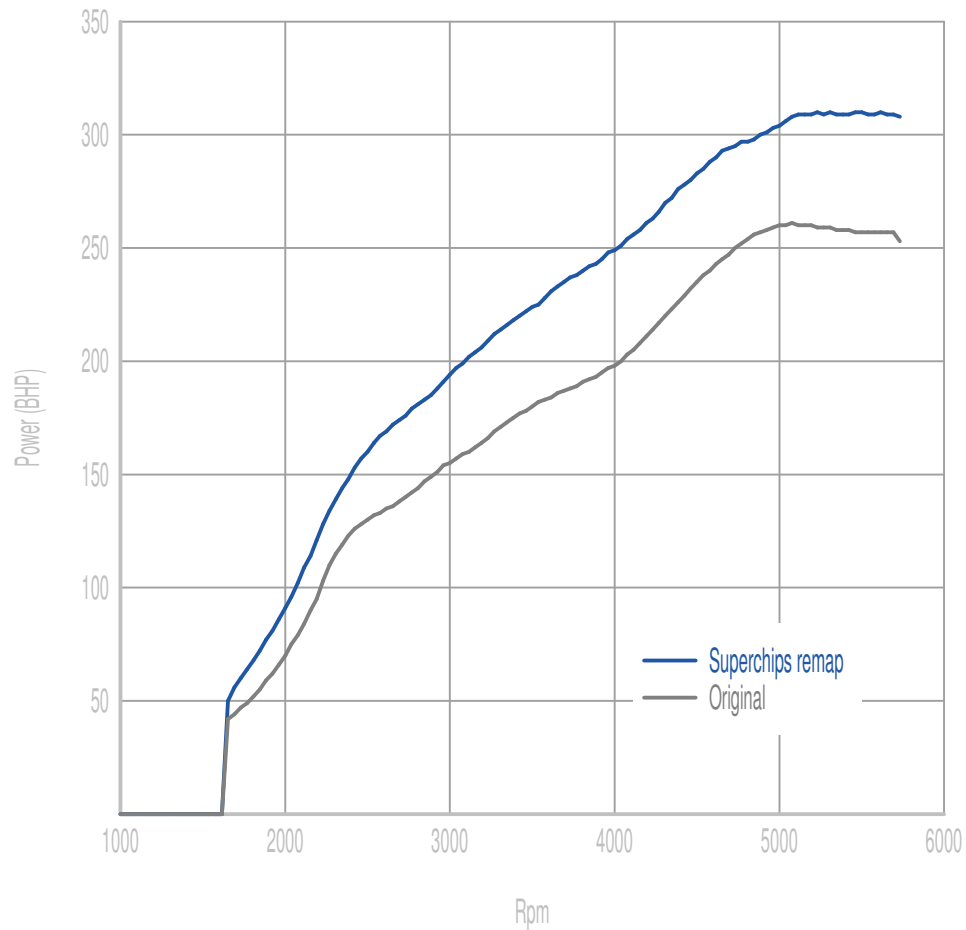

## Power

**55 BHP increase @ 5709 Rpm**

Superchips remap Max 310 BHP @ 5594 Rpm

Original Max 261 BHP @ 5060 Rpm

## Torque

**96 Nm increase @ 2643 Rpm**

Superchips remap Max 462 Nm @ 2567 Rpm

Original Max 376 Nm @ 4715 Rpm