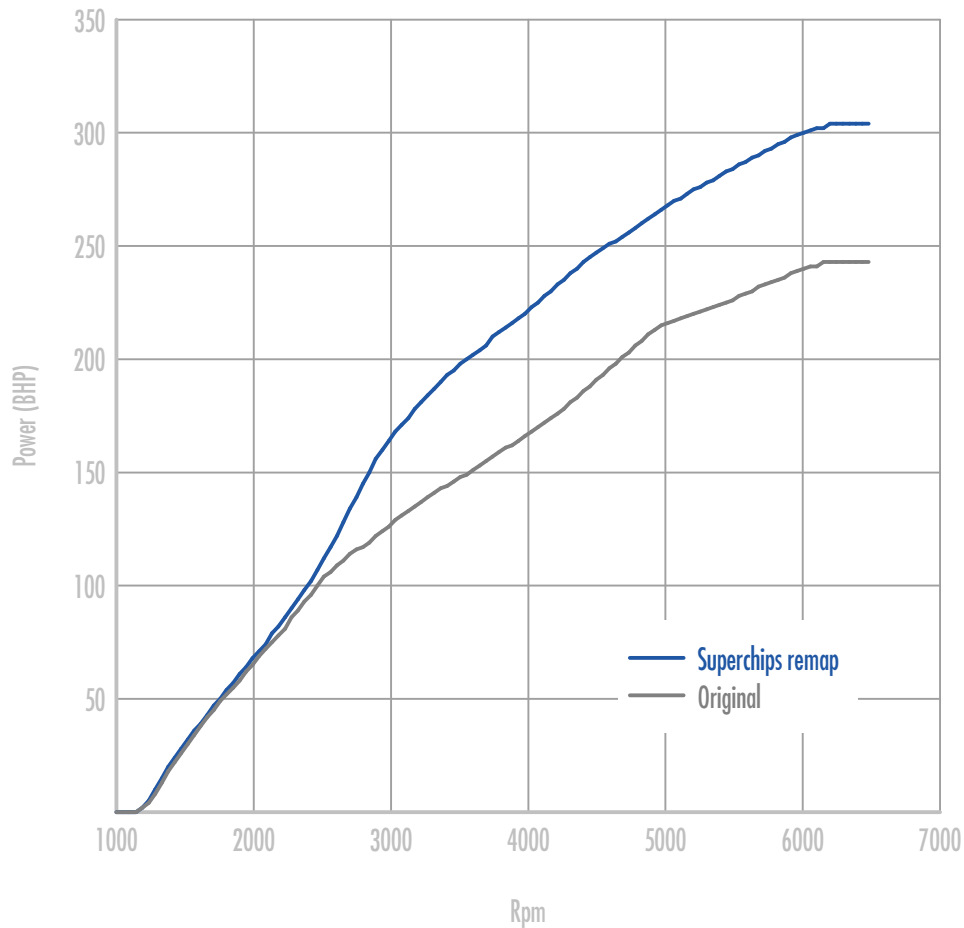

Superchips

call 01280 816781

Vehicle

Golf 6 GTI - Edition 35

Power

61 BHP increase @ 6082 Rpm

Superchips remap Max 304 BHP @ 6459 Rpm

Original Max 243 BHP @ 6452 Rpm

Torque

103 Nm increase @ 3536 Rpm

Superchips remap Max 404 Nm @ 3347 Rpm

Original Max 309 Nm @ 4851 Rpm