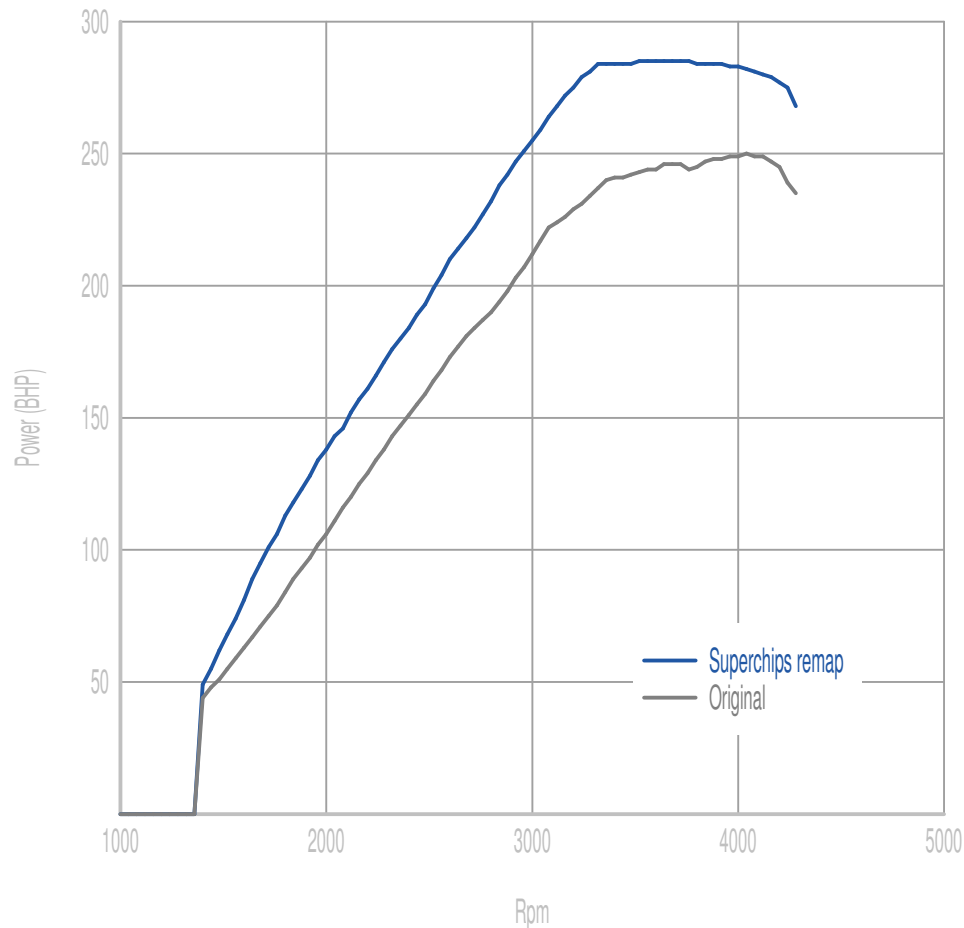

Superchips

call 01280 816781

Vehicle

Grand Cherokee 3.0 CRD 240PS

Power

48 BHP increase @ 3226 Rpm

Superchips remap Max 285 BHP @ 3744 Rpm

Original Max 250 BHP @ 4019 Rpm

Torque

109 Nm increase @ 2828 Rpm

Superchips remap Max 615 Nm @ 3226 Rpm

Original Max 515 Nm @ 3064 Rpm