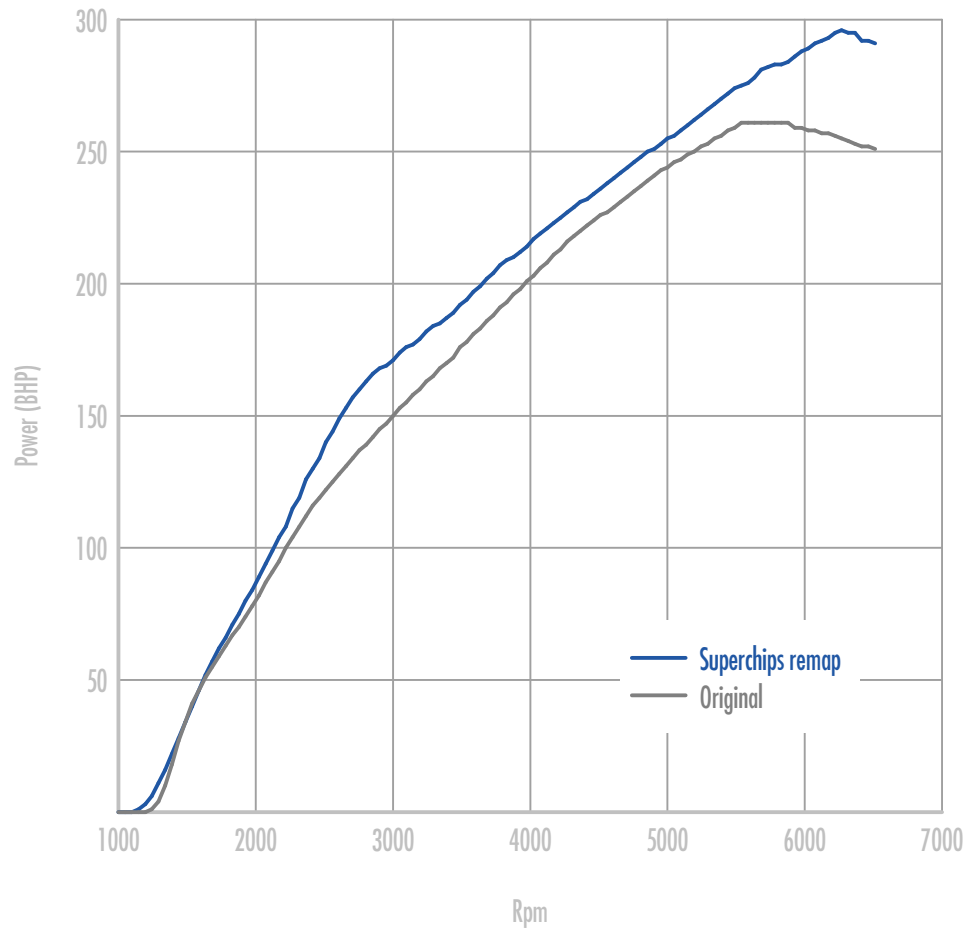

Power

36 BHP increase @ 6125 Rpm

Superchips remap Max 296 BHP @ 6222 Rpm

Original Max 261 BHP @ 5834 Rpm

Torque

61 Nm increase @ 2673 Rpm

Superchips remap Max 419 Nm @ 2819 Rpm

Original Max 363 Nm @ 3840 Rpm