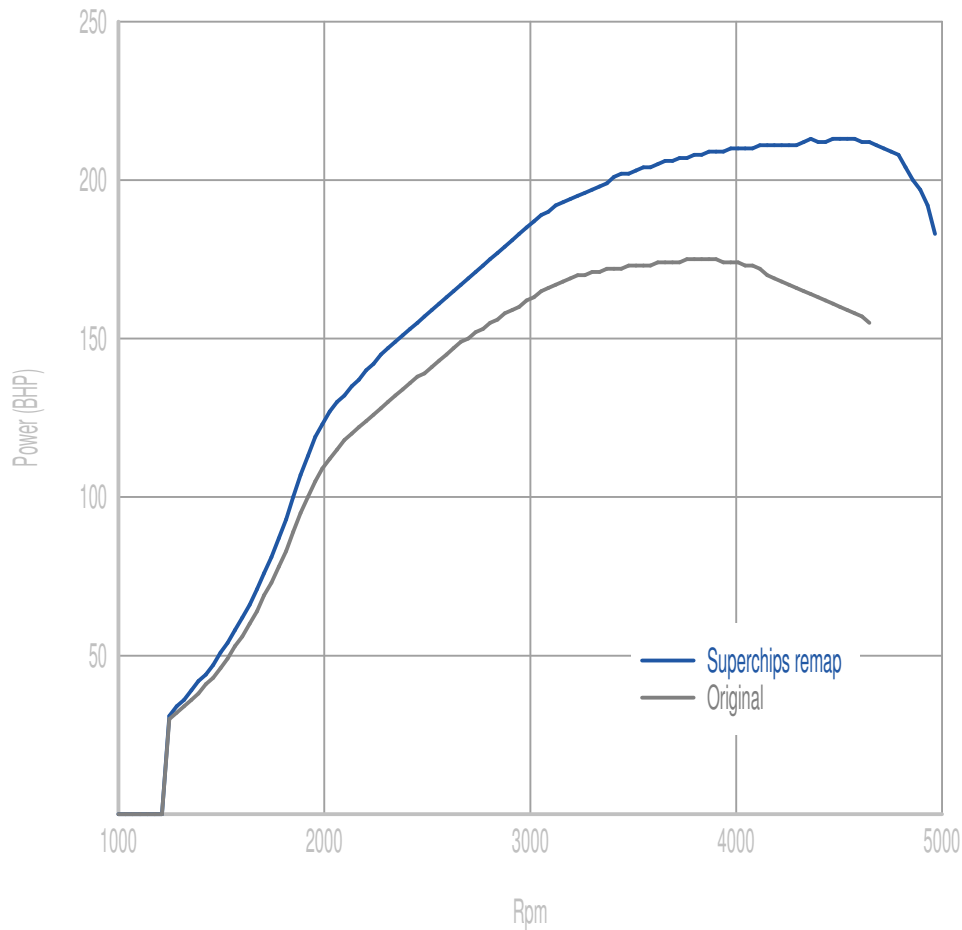

## Power

**41 BHP increase @ 4128 Rpm**

Superchips remap Max 213 BHP @ 4551 Rpm

Original Max 175 BHP @ 3877 Rpm

## Torque

**63 Nm increase @ 3704 Rpm**

Superchips remap Max 456 Nm @ 2258 Rpm

Original Max 402 Nm @ 2079 Rpm