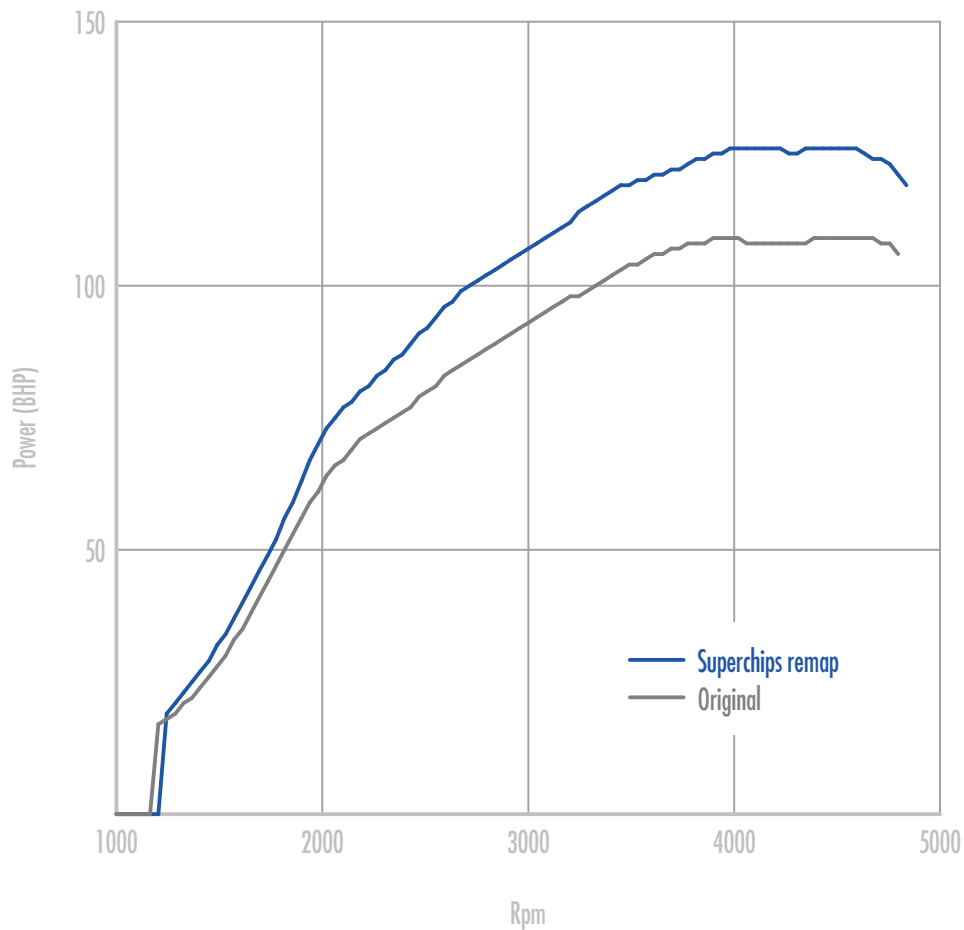

Power

18 BHP increase @ 4034 Rpm

Superchips remap Max 126 BHP @ 4564 Rpm

Original Max 109 BHP @ 4645 Rpm

Torque

37 Nm increase @ 2648 Rpm

Superchips remap Max 265 Nm @ 2567 Rpm

Original Max 233 Nm @ 2159 Rpm