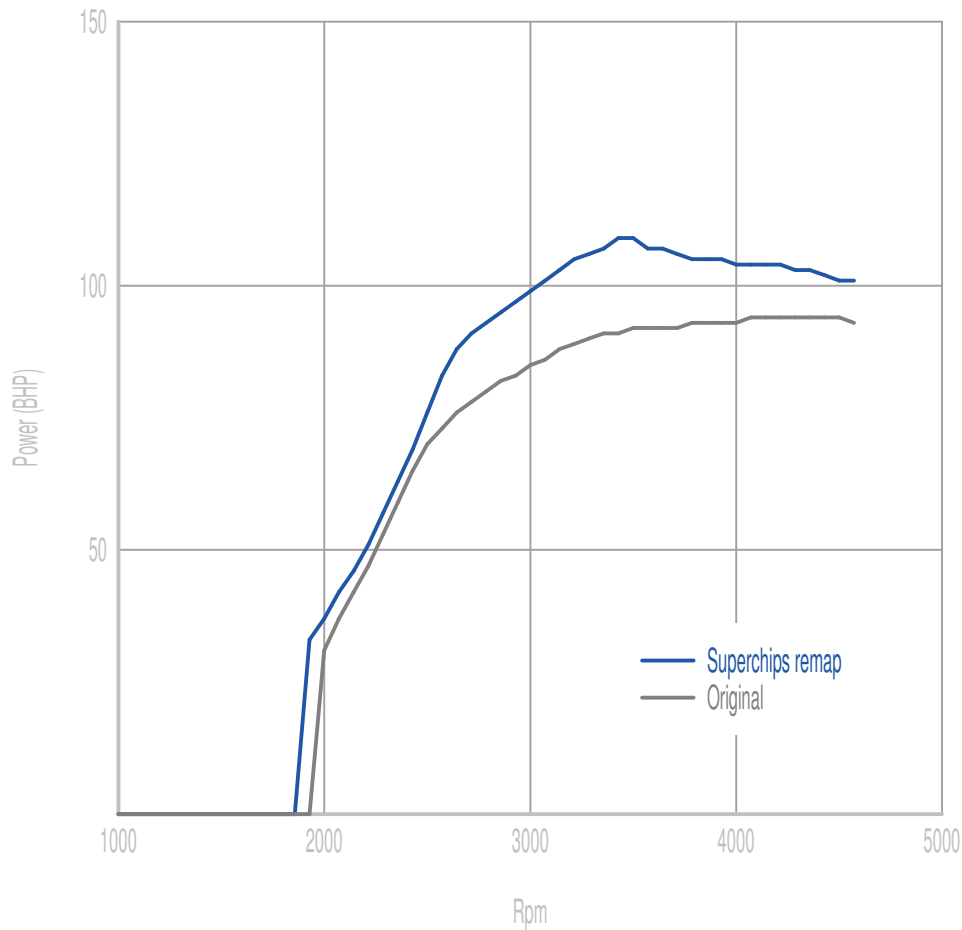

Superchips

call 01280 816781

Vehicle

Kangoo 1.5 dCi 90PS EU5

Power

18 BHP increase @ 3425 Rpm

Superchips remap Max 109 BHP @ 3496 Rpm

Original Max 94 BHP @ 4494 Rpm

Torque

37 Nm increase @ 3425 Rpm

Superchips remap Max 238 Nm @ 2711 Rpm

Original Max 204 Nm @ 2639 Rpm