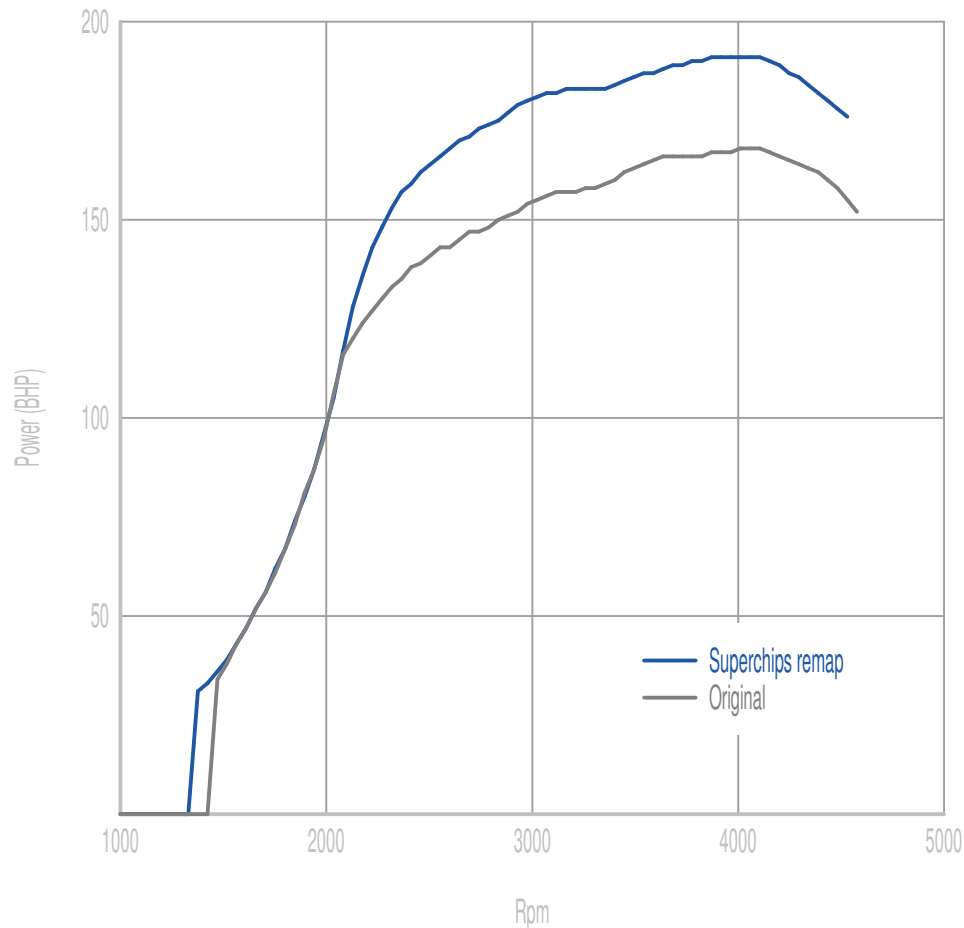

## Power

**27 BHP increase @ 2914 Rpm**

Superchips remap Max 191 BHP @ 4089 Rpm

Original Max 168 BHP @ 4094 Rpm

## Torque

**69 Nm increase @ 2585 Rpm**

Superchips remap Max 474 Nm @ 2350 Rpm

Original Max 409 Nm @ 2259 Rpm