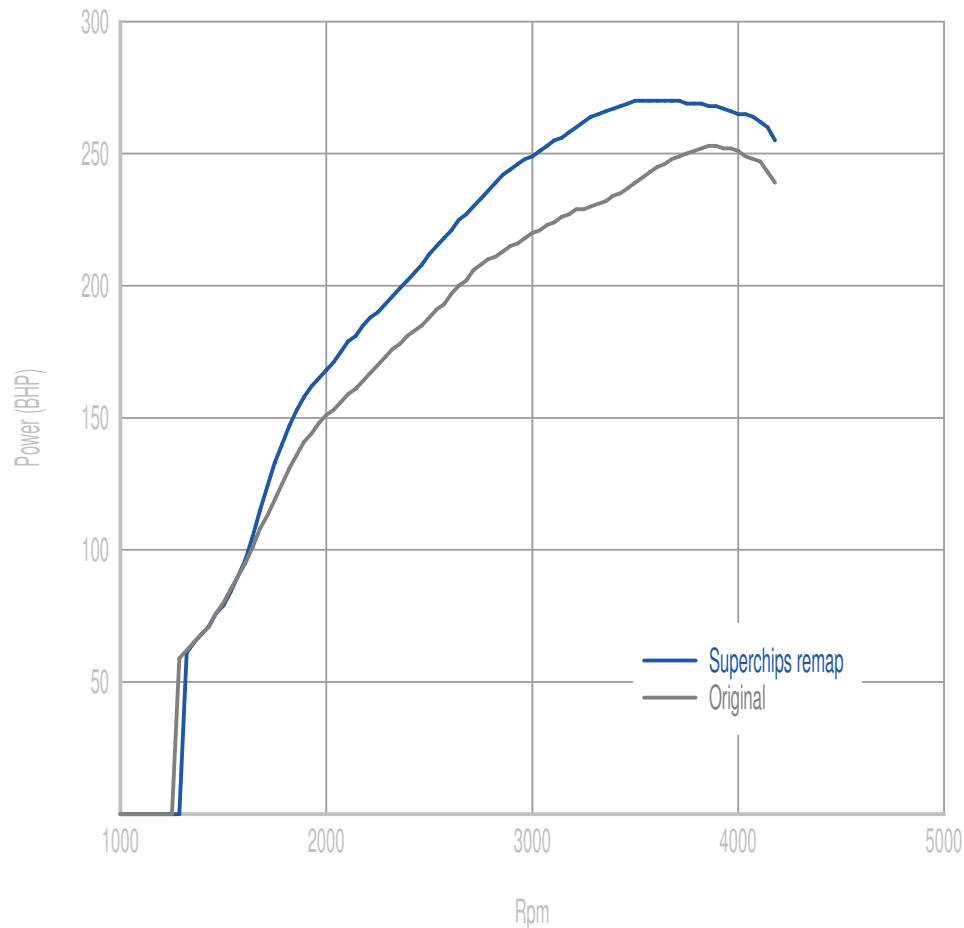

Superchips

call 01280 816781

Vehicle

Land Rover Discovery 5 TD6 258PS

Power

34 BHP increase @ 3262 Rpm

Superchips remap Max 270 BHP @ 3689 Rpm

Original Max 253 BHP @ 3871 Rpm

Torque

74 Nm increase @ 2903 Rpm

Superchips remap Max 612 Nm @ 2077 Rpm

Original Max 545 Nm @ 1971 Rpm