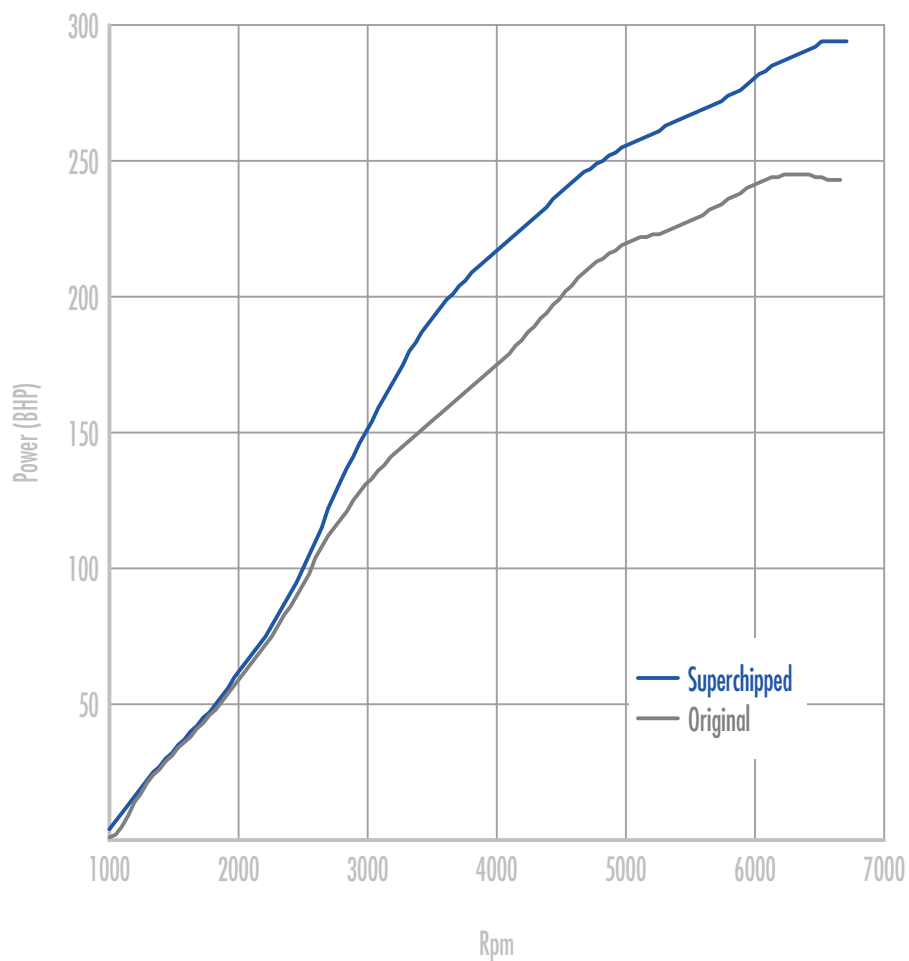

Power

44 BHP increase @ 6287 Rpm

Superchipped Max 294 BHP @ 6674 Rpm

Original Max 245 BHP @ 6395 Rpm

Torque

81 Nm increase @ 3579 Rpm

Superchipped Max 395 Nm @ 3579 Rpm

Original Max 320 Nm @ 4602 Rpm