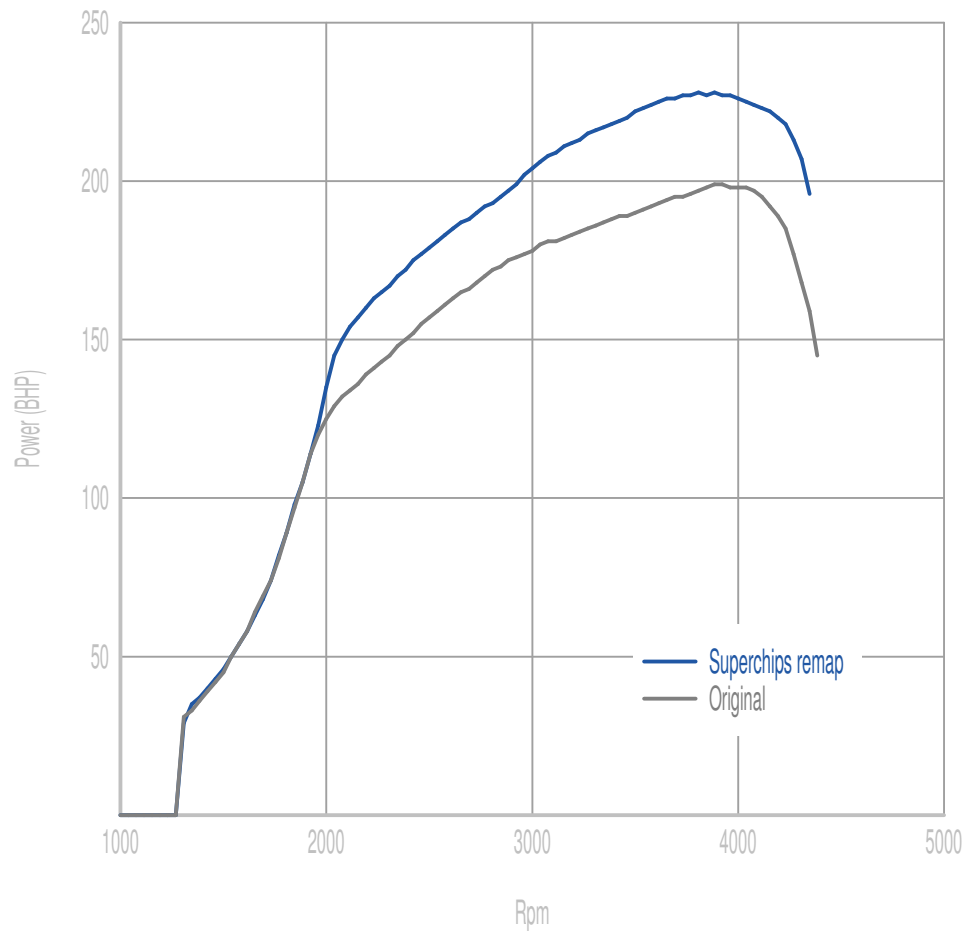

Superchips

call 01280 816781

Vehicle

Mercedes-Benz Vito 119 BlueTEC

Power

32 BHP increase @ 3498 Rpm

Superchips remap Max 228 BHP @ 3881 Rpm

Original Max 199 BHP @ 3921 Rpm

Torque

70 Nm increase @ 2153 Rpm

Superchips remap Max 520 Nm @ 2229 Rpm

Original Max 451 Nm @ 2076 Rpm