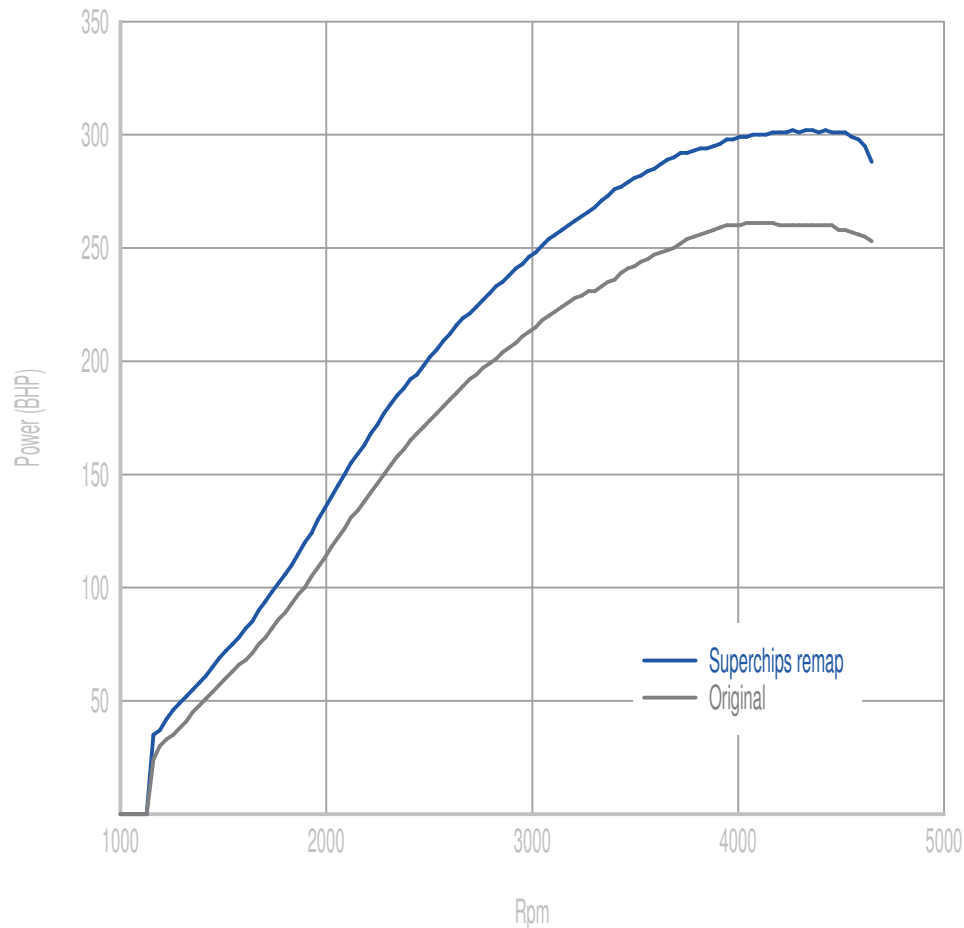

## Power

**40 BHP increase @ 3377 Rpm**

Superchips remap Max 302 BHP @ 4397 Rpm

Original Max 261 BHP @ 4144 Rpm

## Torque

**85 Nm increase @ 3377 Rpm**

Superchips remap Max 591 Nm @ 2804 Rpm

Original Max 512 Nm @ 3028 Rpm