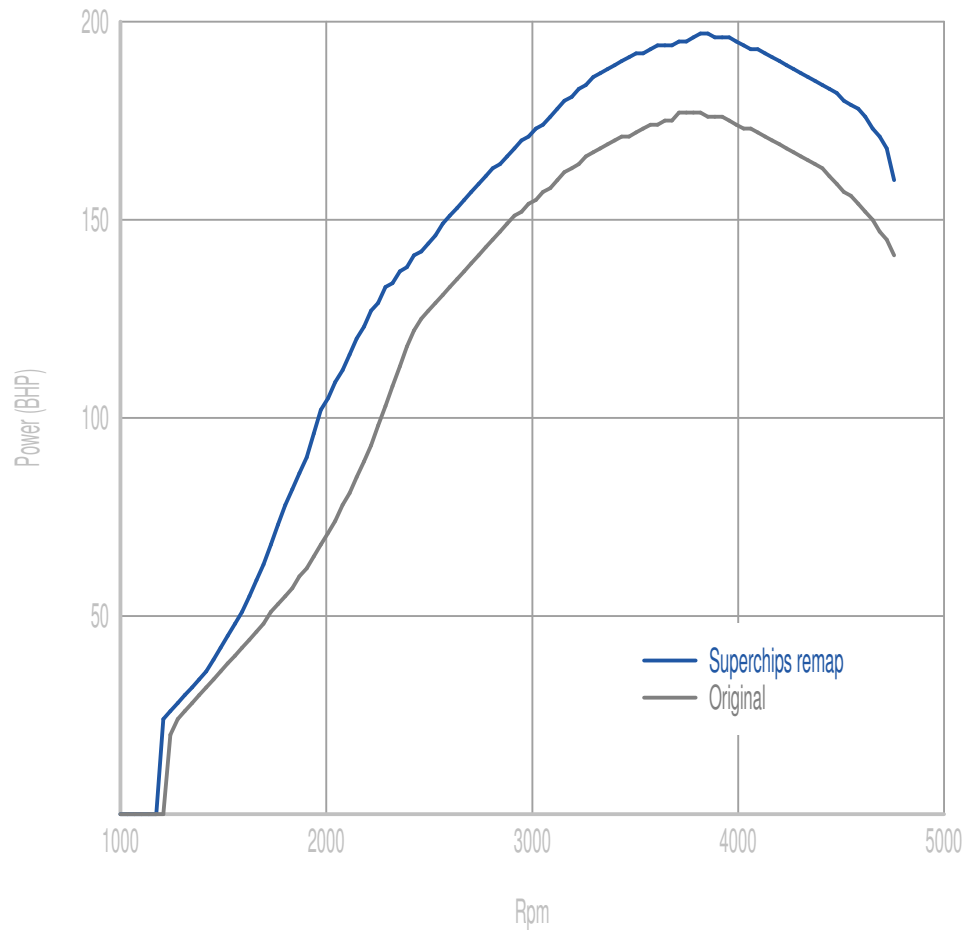

Superchips

call 01280 816781

Vehicle

Mazda 2.2d 163PS

Power

24 BHP increase @ 4558 Rpm

Superchips remap Max 197 BHP @ 3828 Rpm

Original Max 177 BHP @ 3793 Rpm

Torque

111 Nm increase @ 2192 Rpm

Superchips remap Max 417 Nm @ 2262 Rpm

Original Max 371 Nm @ 2853 Rpm