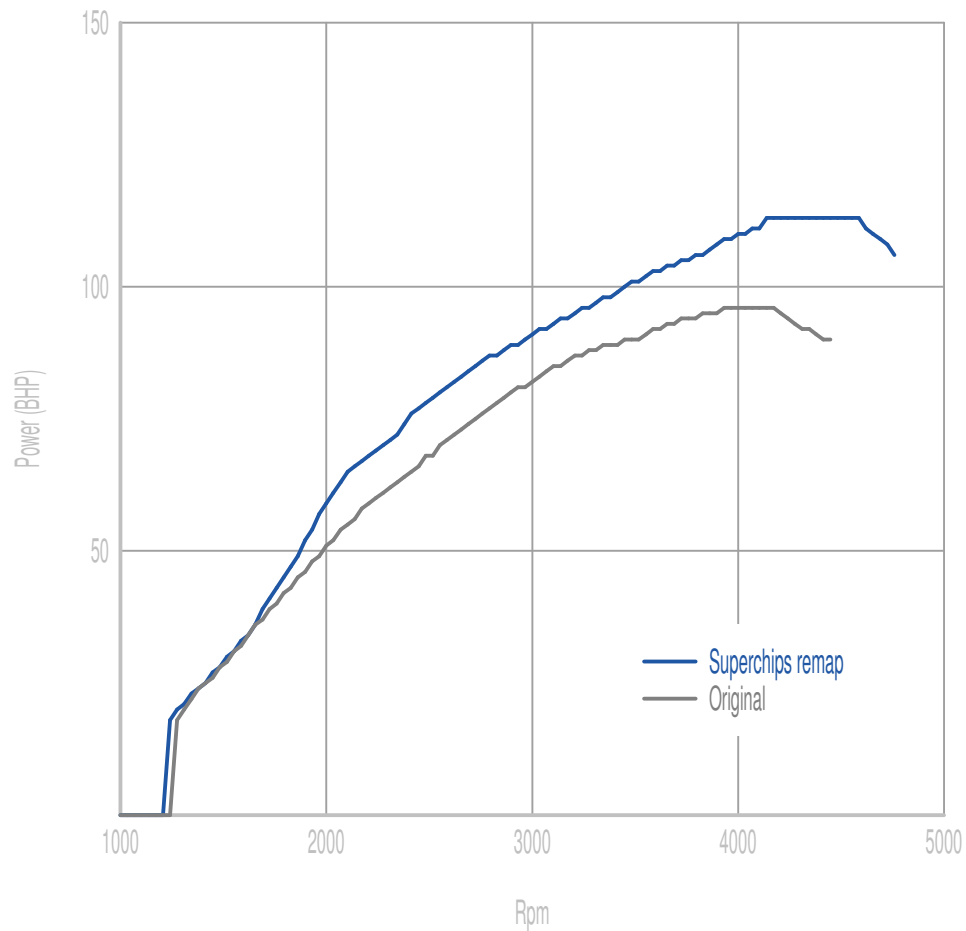

Superchips

call 01280 816781

Vehicle

Megane 1.5dCi 90PS Euro5

Power

21 BHP increase @ 4296 Rpm

Superchips remap Max 113 BHP @ 4573 Rpm

Original Max 96 BHP @ 4158 Rpm

Torque

35 Nm increase @ 2079 Rpm

Superchips remap Max 225 Nm @ 2390 Rpm

Original Max 197 Nm @ 2841 Rpm