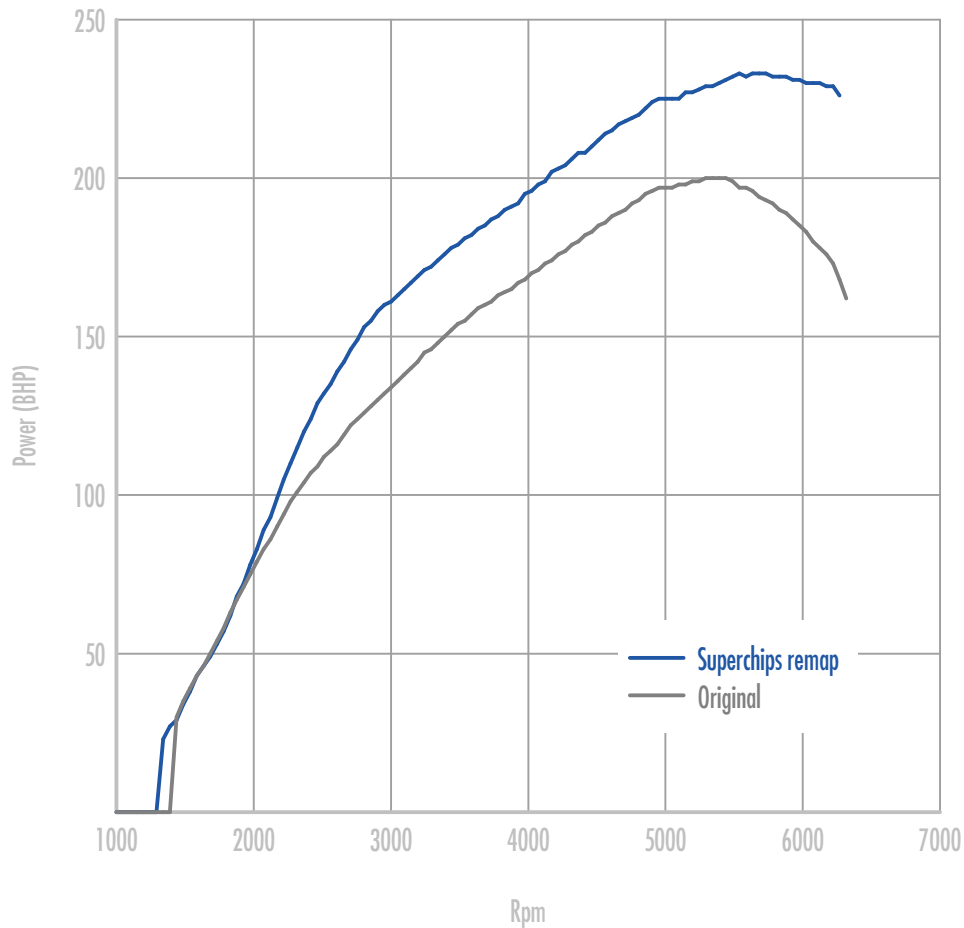

Power

40 BHP increase @ 5748 Rpm

Superchips remap Max 233 BHP @ 5748 Rpm

Original Max 200 BHP @ 5433 Rpm

Torque

67 Nm increase @ 2898 Rpm

Superchips remap Max 387 Nm @ 2800 Rpm

Original Max 322 Nm @ 2692 Rpm