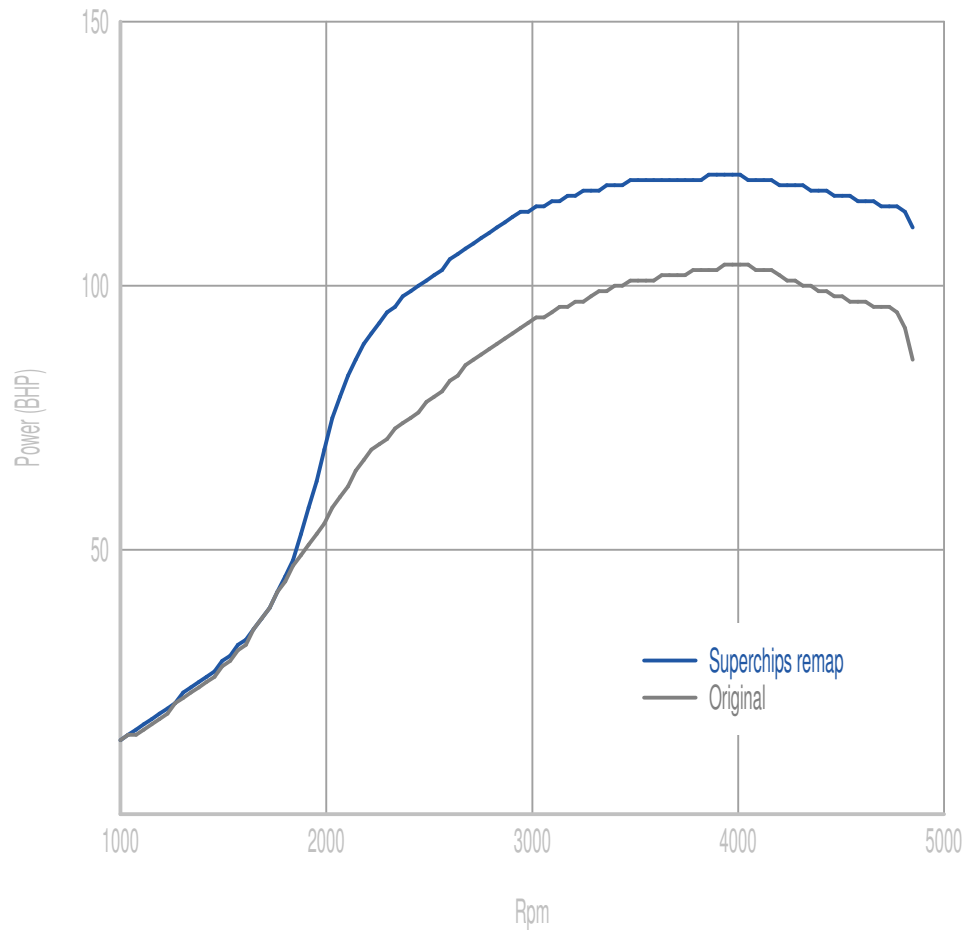

Power

22 BHP increase @ 2670 Rpm

Superchips remap Max 121 BHP @ 4005 Rpm

Original Max 104 BHP @ 4015 Rpm

Torque

71 Nm increase @ 2250 Rpm

Superchips remap Max 294 Nm @ 2250 Rpm

Original Max 227 Nm @ 2651 Rpm