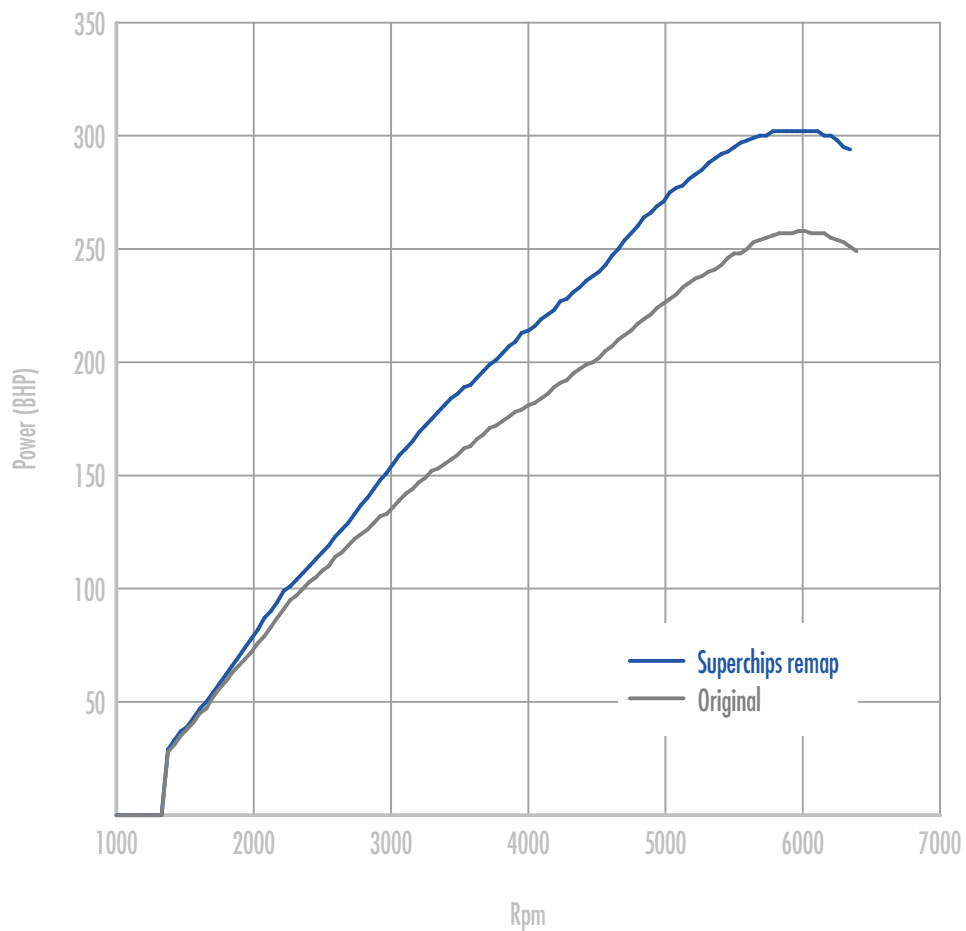

## Power

**49 BHP increase @ 5331 Rpm**

Superchips remap Max 302 BHP @ 6079 Rpm

Original Max 258 BHP @ 5988 Rpm

## Torque

**66 Nm increase @ 4816 Rpm**

Superchips remap Max 390 Nm @ 5004 Rpm

Original Max 329 Nm @ 3274 Rpm