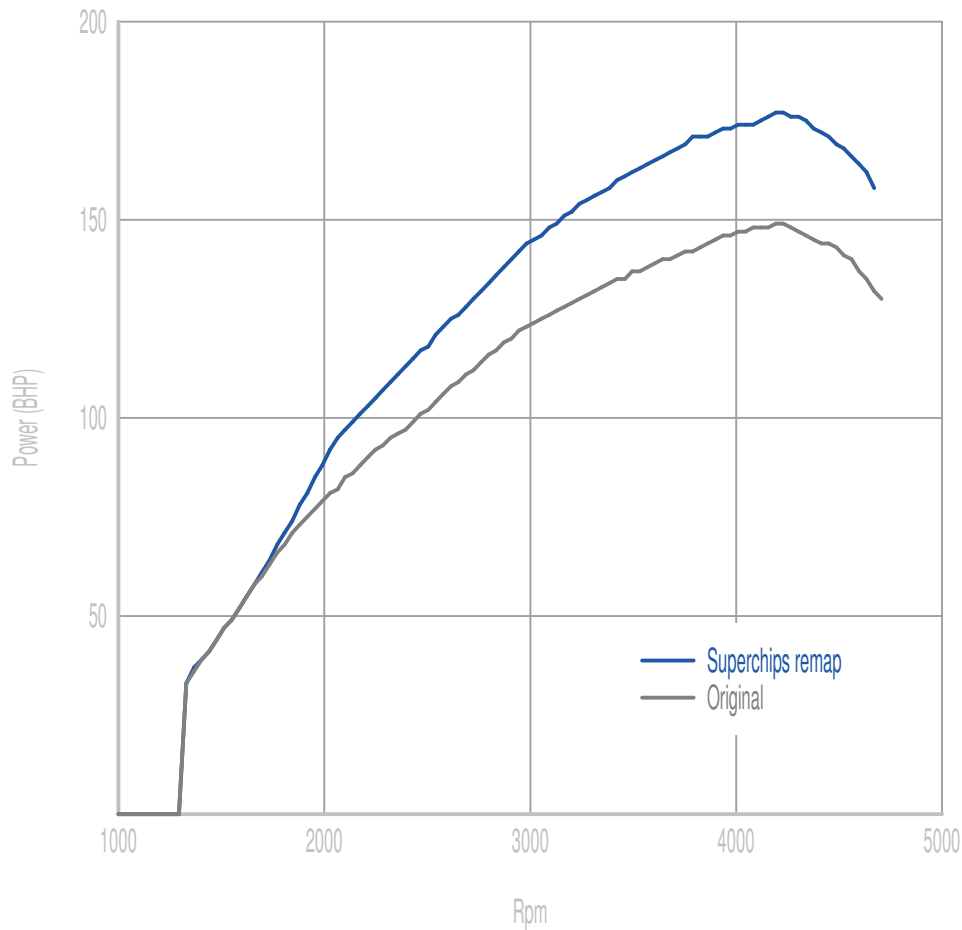

Superchips

call 01280 816781

Vehicle

Mini 2.0D 143HP

Power

29 BHP increase @ 3766 Rpm

Superchips remap Max 177 BHP @ 4207 Rpm

Original Max 149 BHP @ 4205 Rpm

Torque

54 Nm increase @ 3766 Rpm

Superchips remap Max 345 Nm @ 2963 Rpm

Original Max 296 Nm @ 2779 Rpm