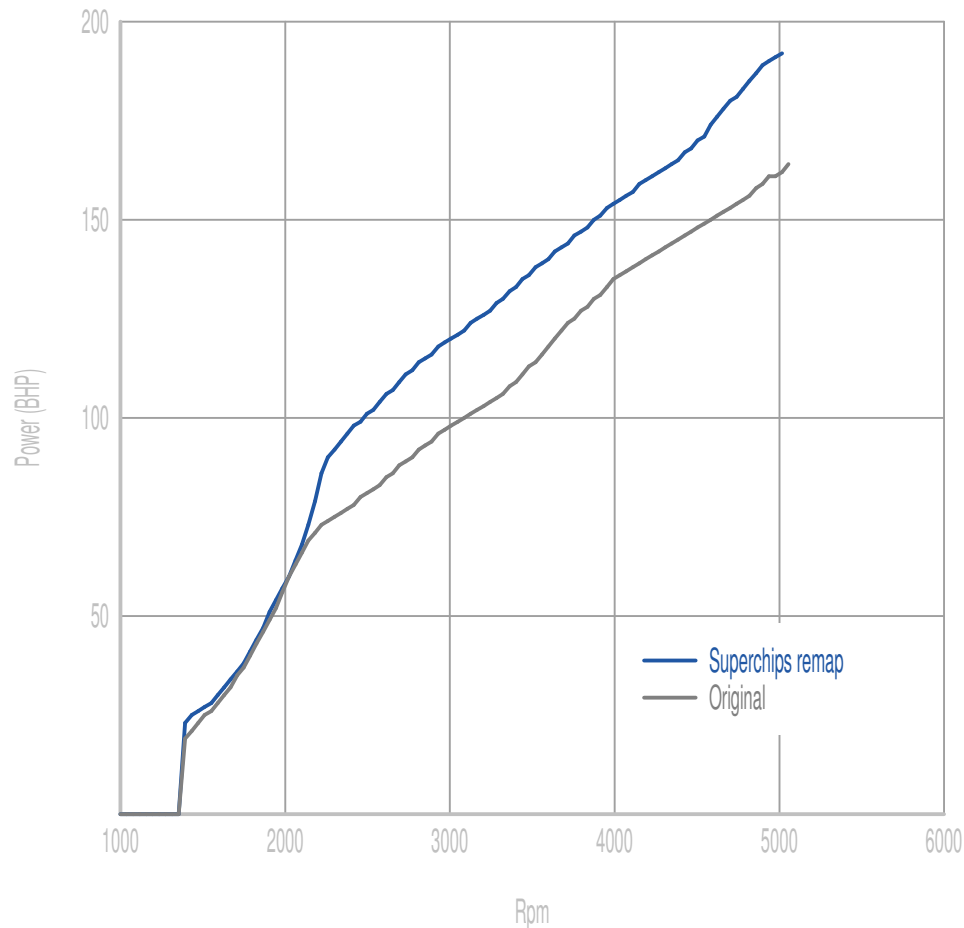

## Power

**30 BHP increase @ 4881 Rpm**

Superchips remap Max 192 BHP @ 5003 Rpm

Original Max 171 BHP @ 5275 Rpm

## Torque

**59 Nm increase @ 2401 Rpm**

Superchips remap Max 290 Nm @ 2403 Rpm

Original Max 241 Nm @ 3976 Rpm