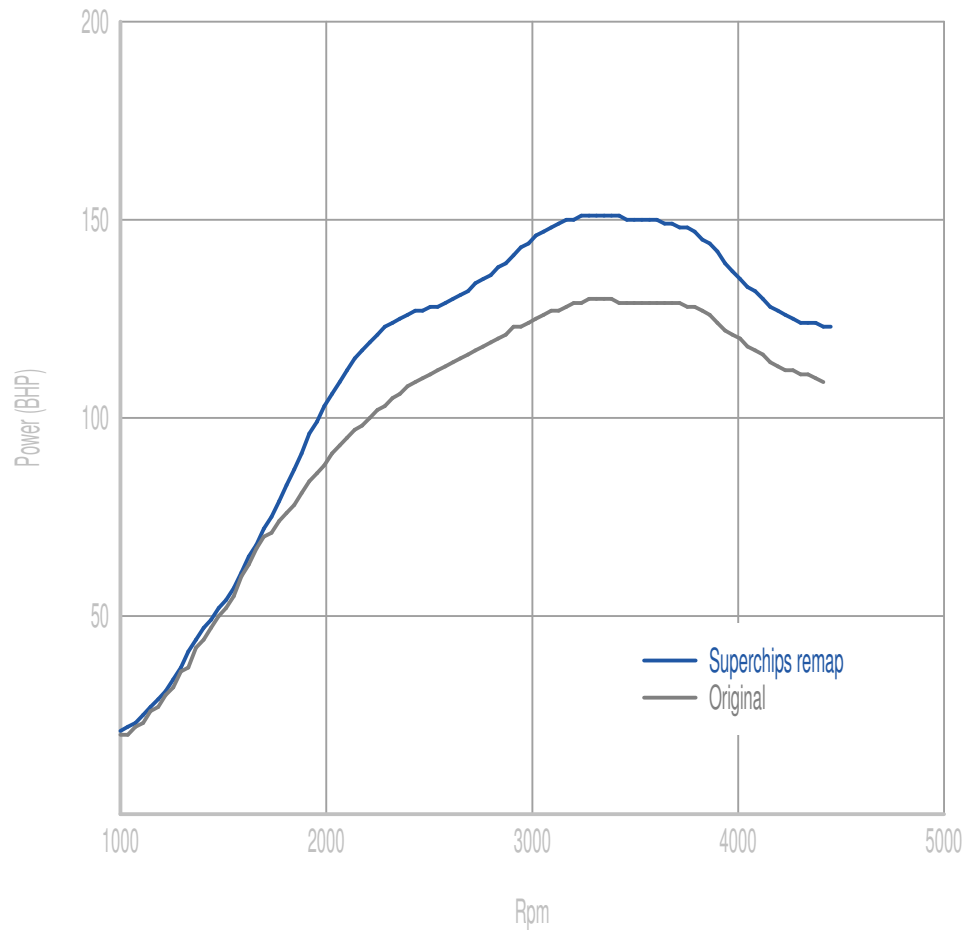

Power

22 BHP increase @ 3096 Rpm

Superchips remap Max 151 BHP @ 3405 Rpm

Original Max 130 BHP @ 3351 Rpm

Torque

61 Nm increase @ 2149 Rpm

Superchips remap Max 385 Nm @ 2123 Rpm

Original Max 326 Nm @ 2113 Rpm