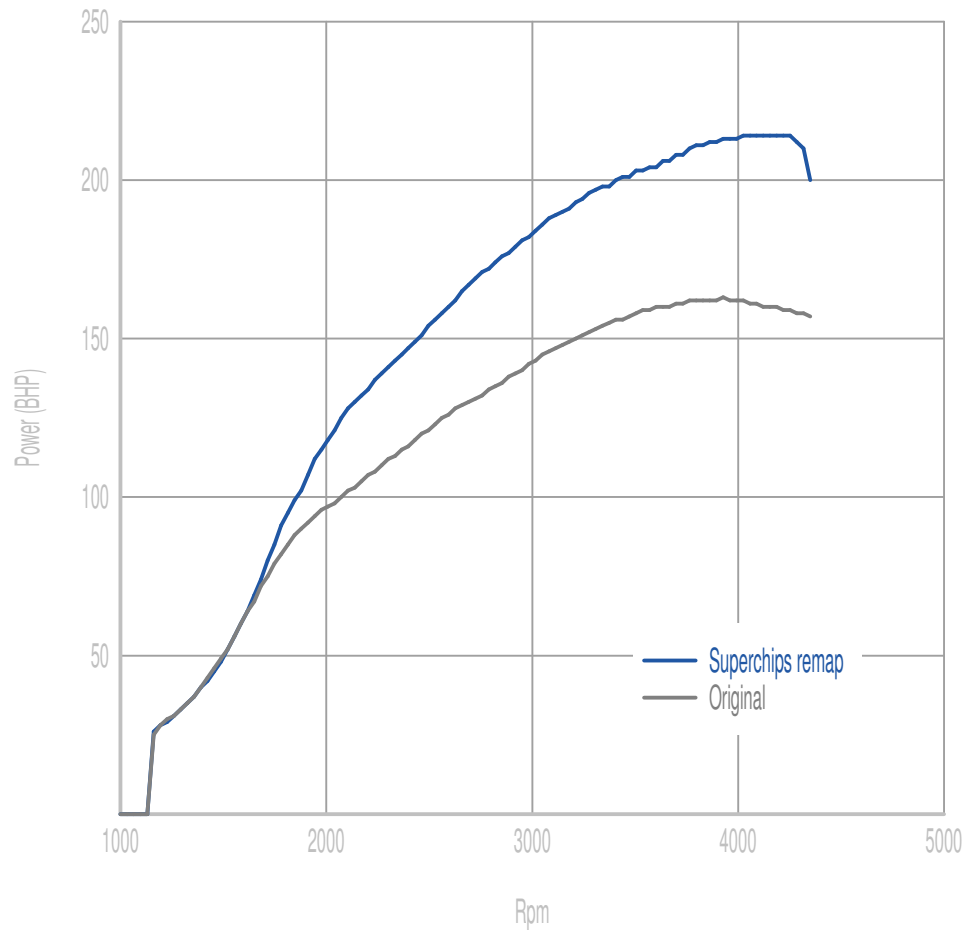

Superchips

call 01280 816781

Vehicle

2.0TDCI 150PS Euro 6

Power

52 BHP increase @ 4013 Rpm

Superchips remap Max 214 BHP @ 4242 Rpm

Original Max 163 BHP @ 3914 Rpm

Torque

100 Nm increase @ 2741 Rpm

Superchips remap Max 443 Nm @ 2643 Rpm

Original Max 349 Nm @ 2544 Rpm