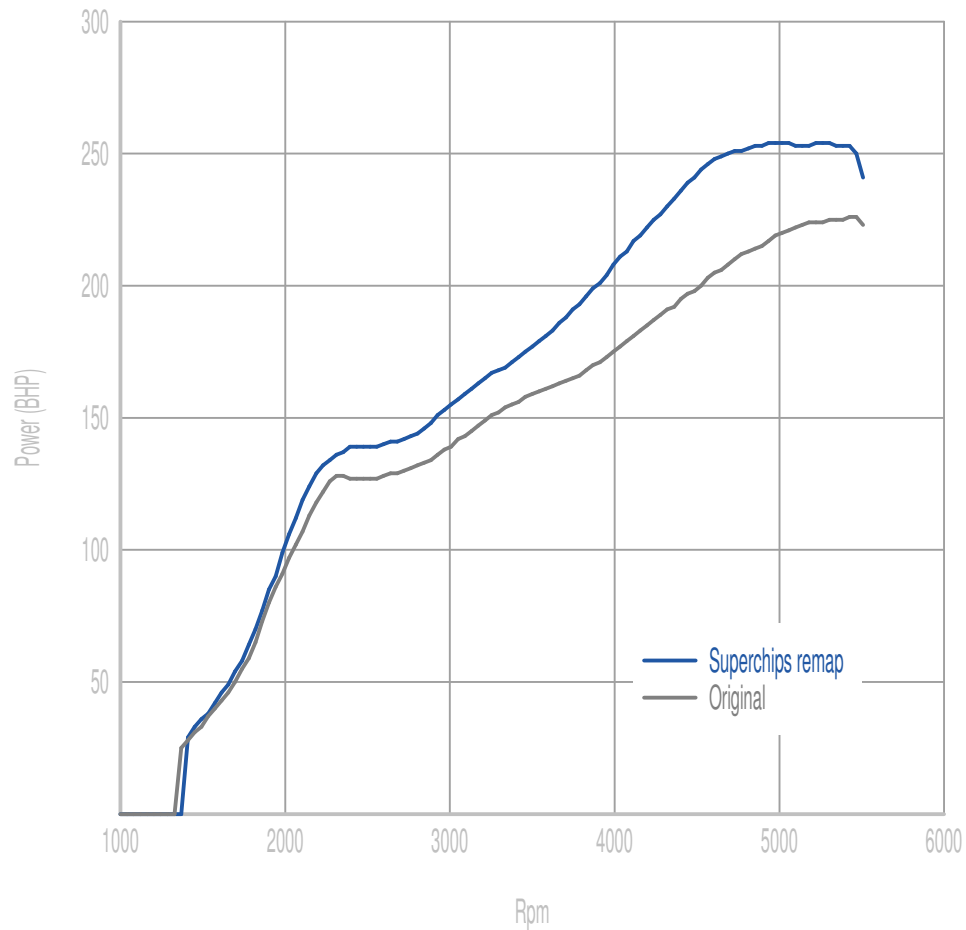

Superchips

call 01280 816781

Vehicle

Mondeo Mk5 2.0 240PS Auto

Power

44 BHP increase @ 4517 Rpm

Superchips remap Max 254 BHP @ 5409 Rpm

Original Max 226 BHP @ 5461 Rpm

Torque

58 Nm increase @ 4599 Rpm

Superchips remap Max 414 Nm @ 2264 Rpm

Original Max 395 Nm @ 2258 Rpm