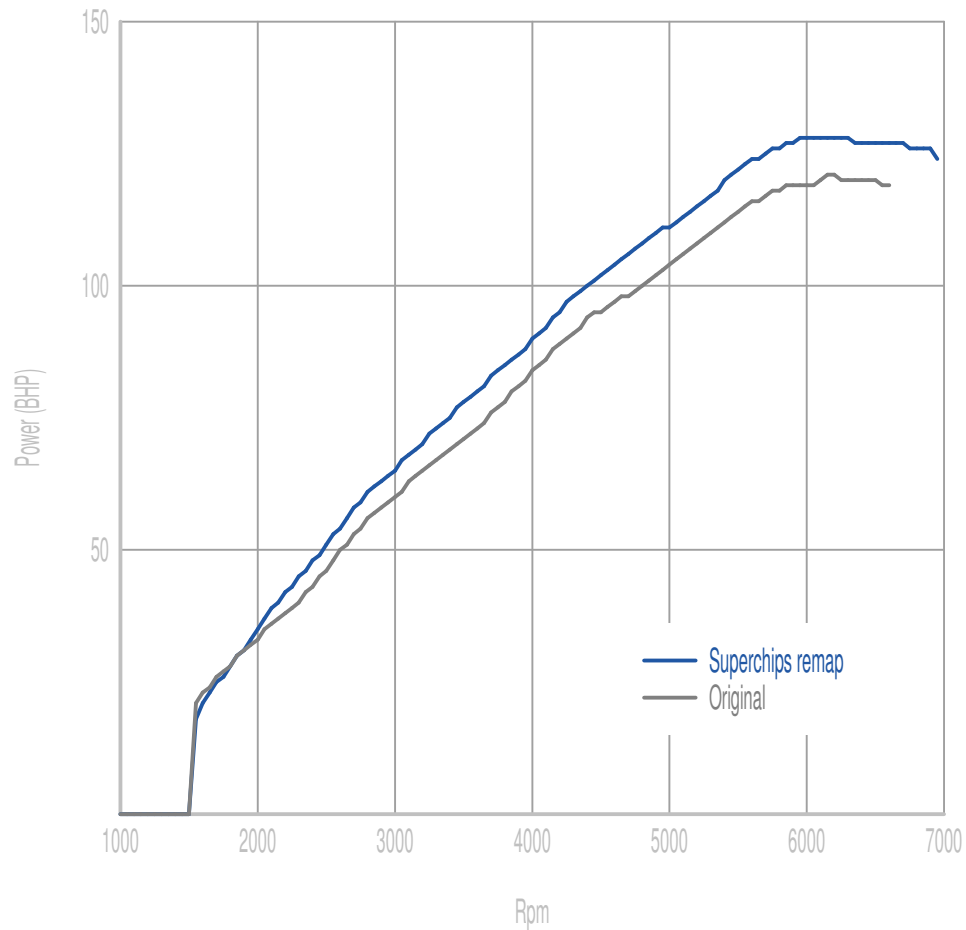

## Power

**9 BHP increase @ 5944 Rpm**

Superchips remap Max 128 BHP @ 6300 Rpm

Original Max 121 BHP @ 6193 Rpm

## Torque

**14 Nm increase @ 2297 Rpm**

Superchips remap Max 161 Nm @ 4250 Rpm

Original Max 151 Nm @ 4395 Rpm