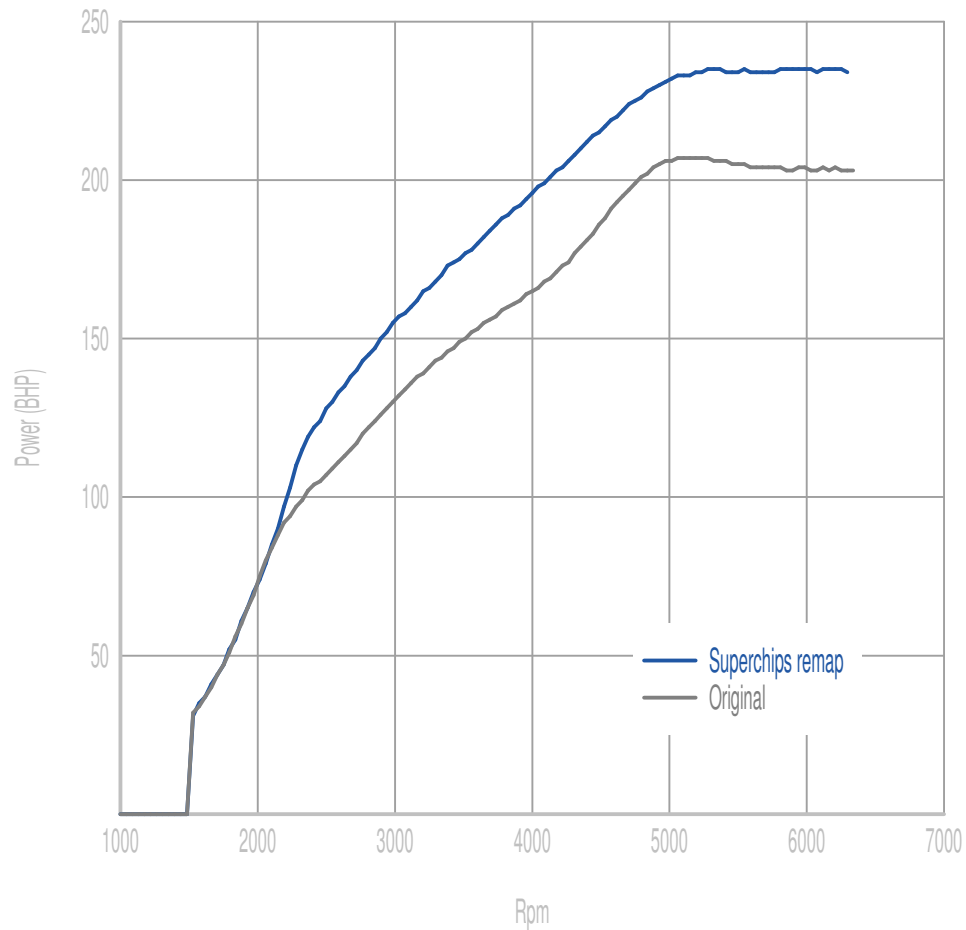

Superchips

call 01280 816781

Vehicle

Polo GTI 1.8TFSI 192PS

Power

32 BHP increase @ 4034 Rpm

Superchips remap Max 235 BHP @ 6251 Rpm

Original Max 207 BHP @ 5271 Rpm

Torque

61 Nm increase @ 2571 Rpm

Superchips remap Max 371 Nm @ 2970 Rpm

Original Max 311 Nm @ 2968 Rpm