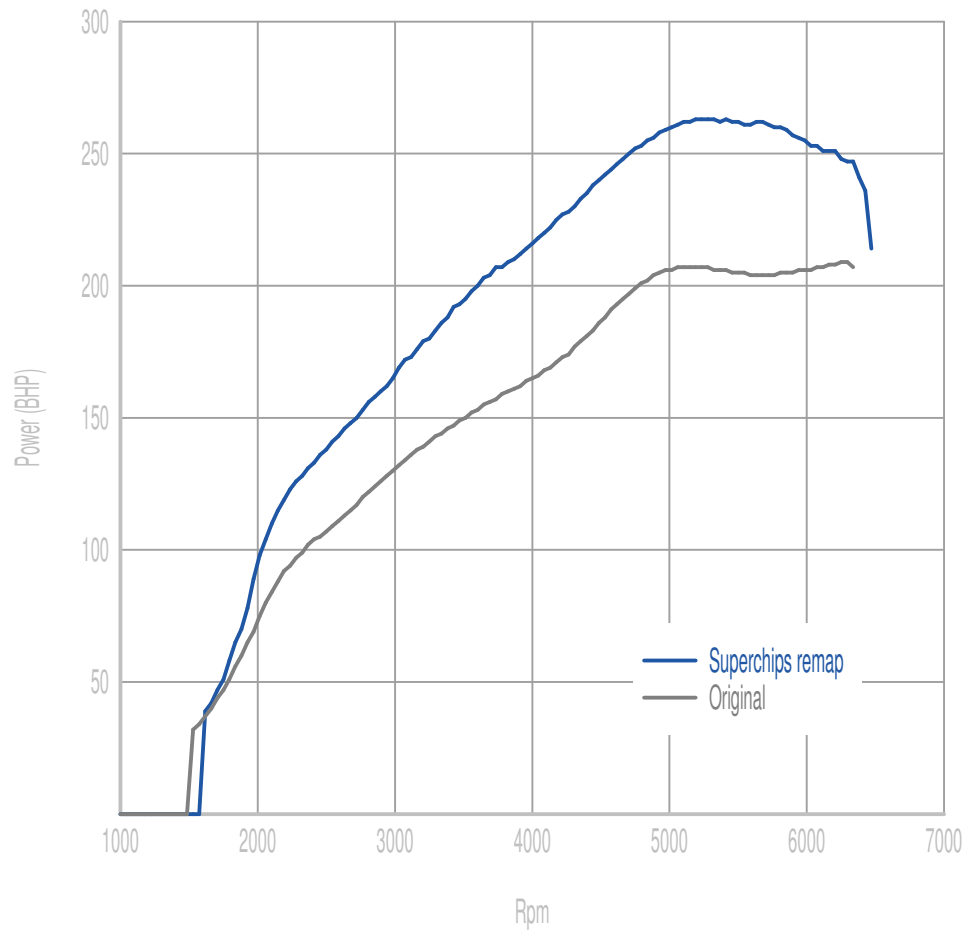

Superchips

call 01280 816781

Vehicle

Polo GTI 1.8TFSI 192PS Stage 2

Power

58 BHP increase @ 5626 Rpm

Superchips remap Max 263 BHP @ 5479 Rpm

Original Max 209 BHP @ 6290 Rpm

Torque

90 Nm increase @ 3721 Rpm

Superchips remap Max 394 Nm @ 3099 Rpm

Original Max 311 Nm @ 2968 Rpm