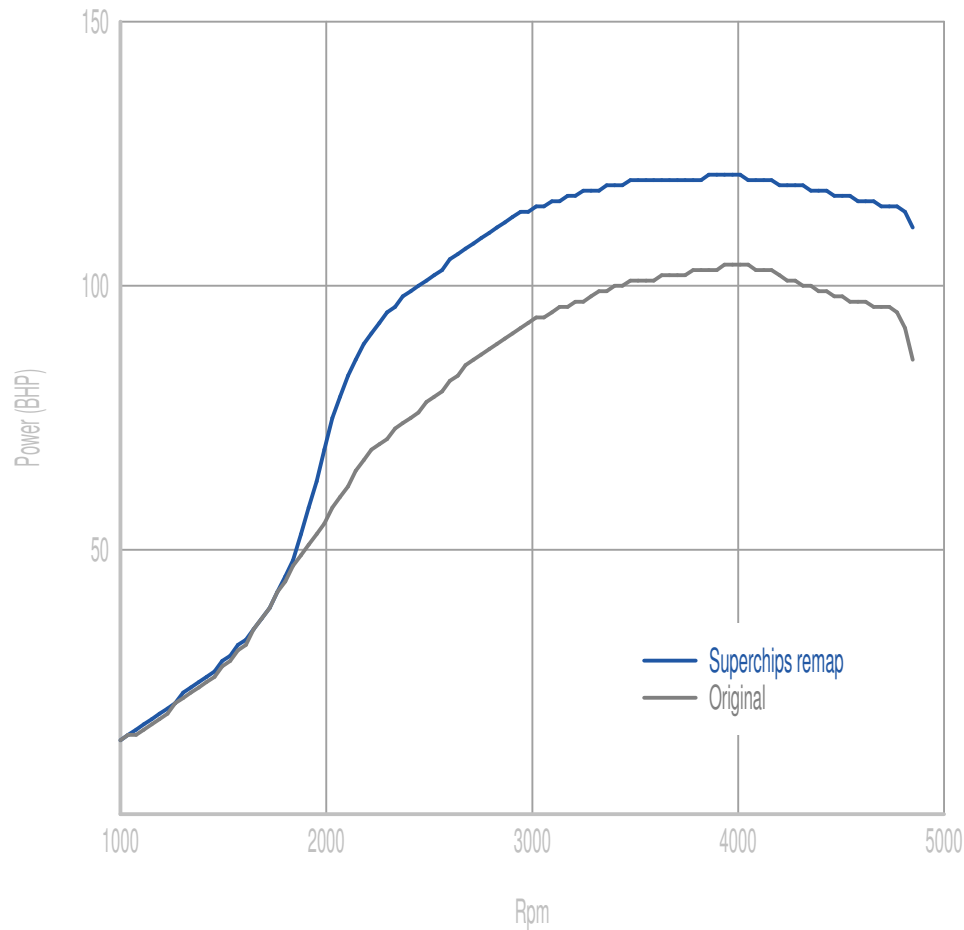

Power

22 BHP increase @ 2670 Rpm

Superchips remap Max 121 BHP @ 4005 Rpm

Original Max 104 BHP @ 4015 Rpm

Torque

71 Nm increase @ 2250 Rpm

Superchips remap Max 294 Nm @ 2250 Rpm

Original Max 227 Nm @ 2651 Rpm