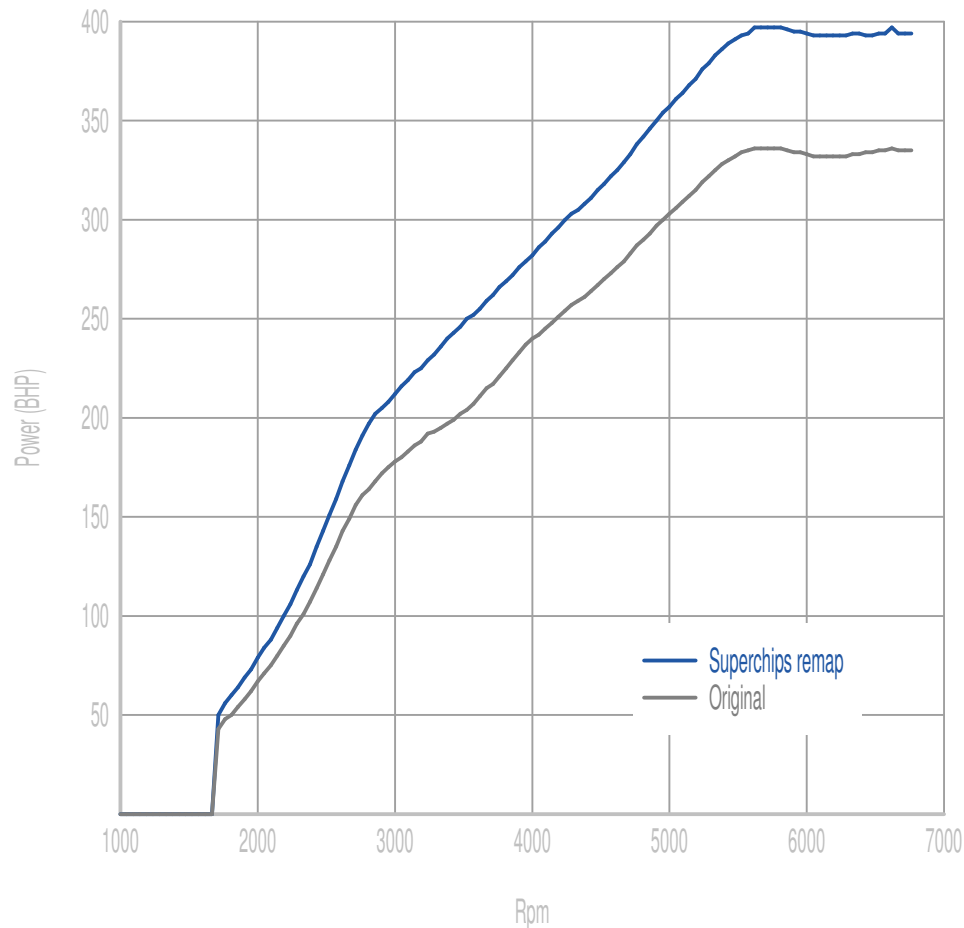

Superchips

call 01280 816781

Vehicle

RSQ3 340PS (CZGA)

Power

61 BHP increase @ 5584 Rpm

Superchips remap Max 397 BHP @ 6587 Rpm

Original Max 336 BHP @ 6587 Rpm

Torque

93 Nm increase @ 3484 Rpm

Superchips remap Max 513 Nm @ 5202 Rpm

Original Max 436 Nm @ 5202 Rpm