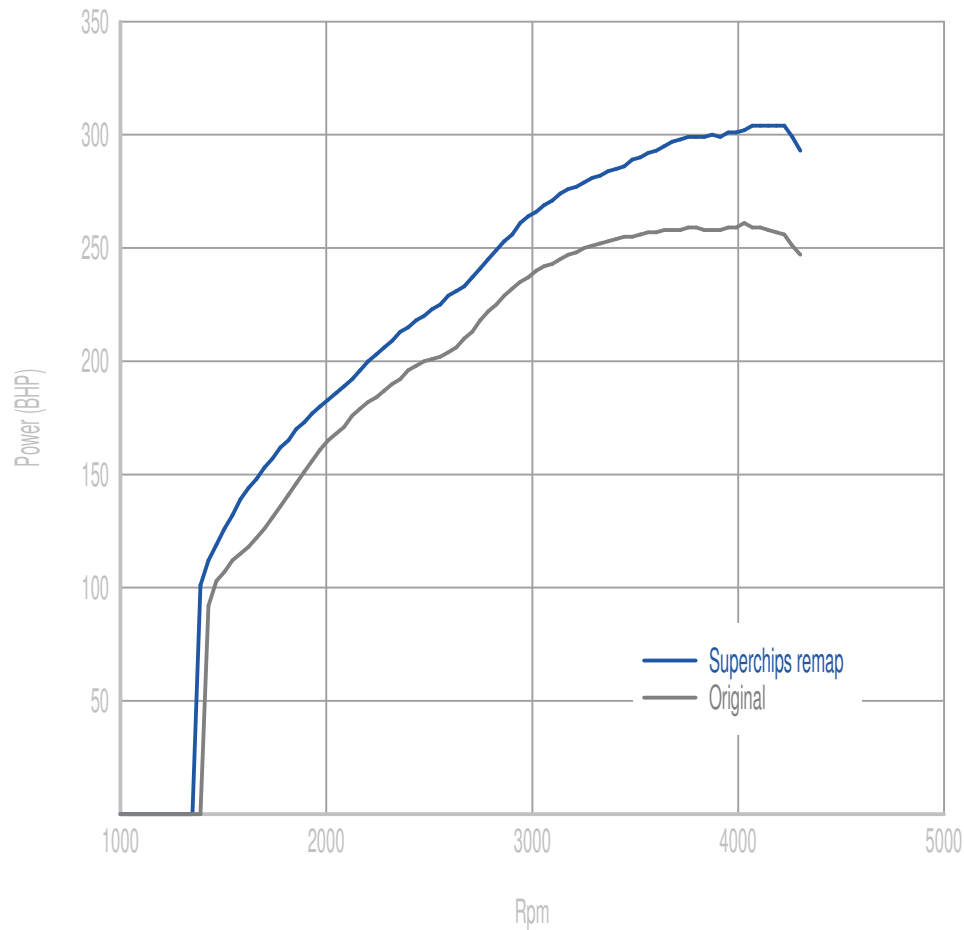

## Power

**45 BHP increase @ 4052 Rpm**

Superchips remap Max 304 BHP @ 4208 Rpm

Original Max 261 BHP @ 4011 Rpm

## Torque

**115 Nm increase @ 1597 Rpm**

Superchips remap Max 660 Nm @ 1831 Rpm

Original Max 595 Nm @ 2103 Rpm