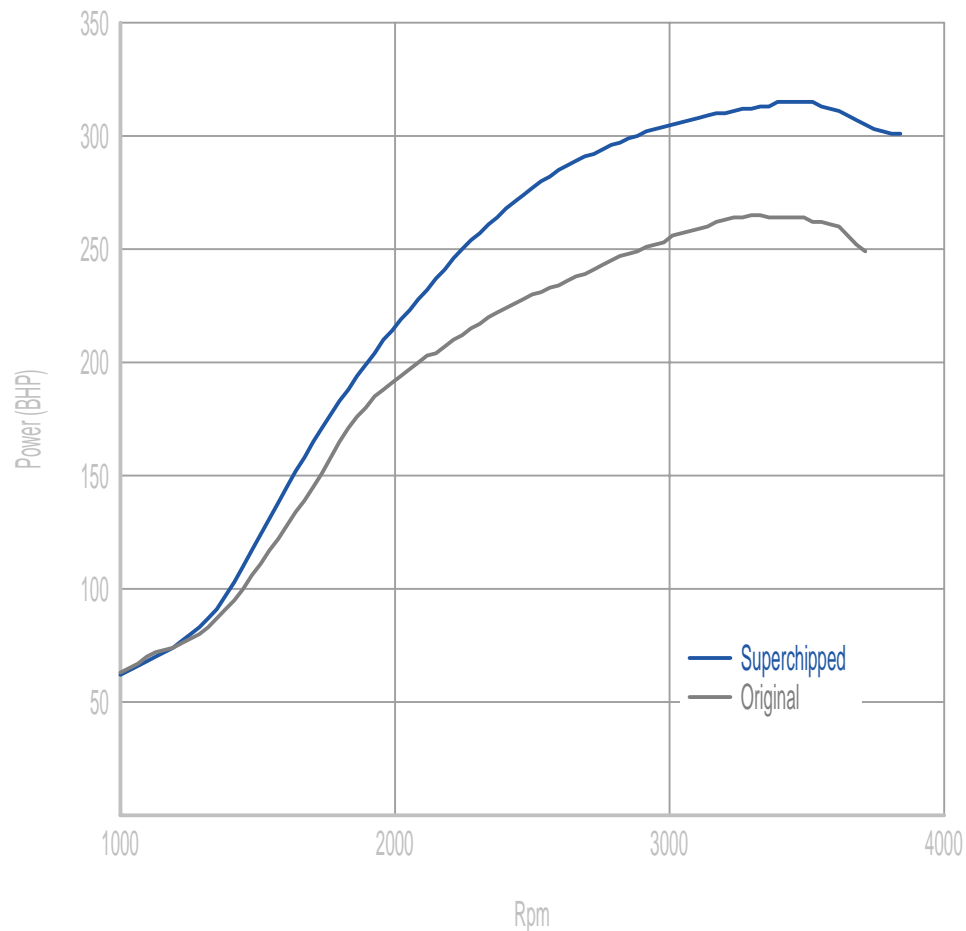

Power

53 BHP increase @ 3807 Rpm

Superchipped Max 315 BHP @ 3507 Rpm

Original Max 265 BHP @ 3600 Rpm

Torque

191 Nm increase @ 2803 Rpm

Superchipped Max 798 Nm @ 2263 Rpm

Original Max 633 Nm @ 2077 Rpm