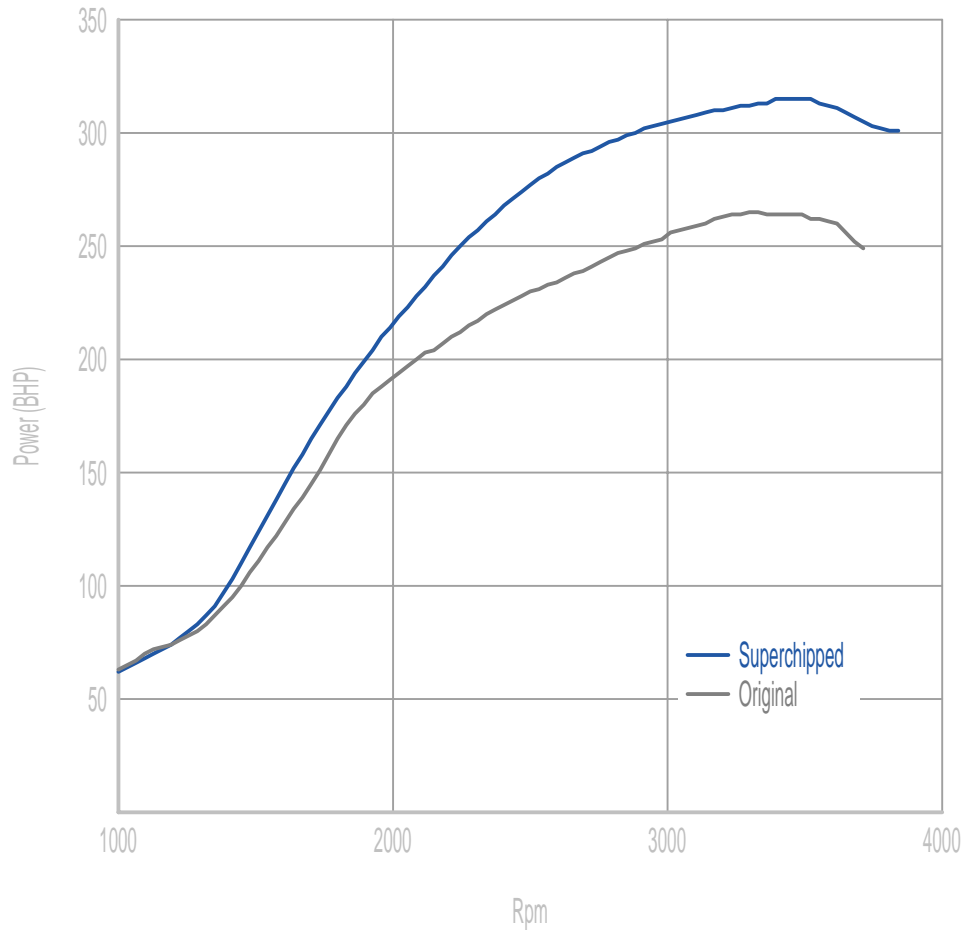

**Power**

**53 BHP increase @ 3807 Rpm**

Superchipped Max 315 BHP @ 3507 Rpm

Original Max 265 BHP @ 3600 Rpm

**Torque**

**191 Nm increase @ 2803 Rpm**

Superchipped Max 798 Nm @ 2263 Rpm

Original Max 633 Nm @ 2077 Rpm