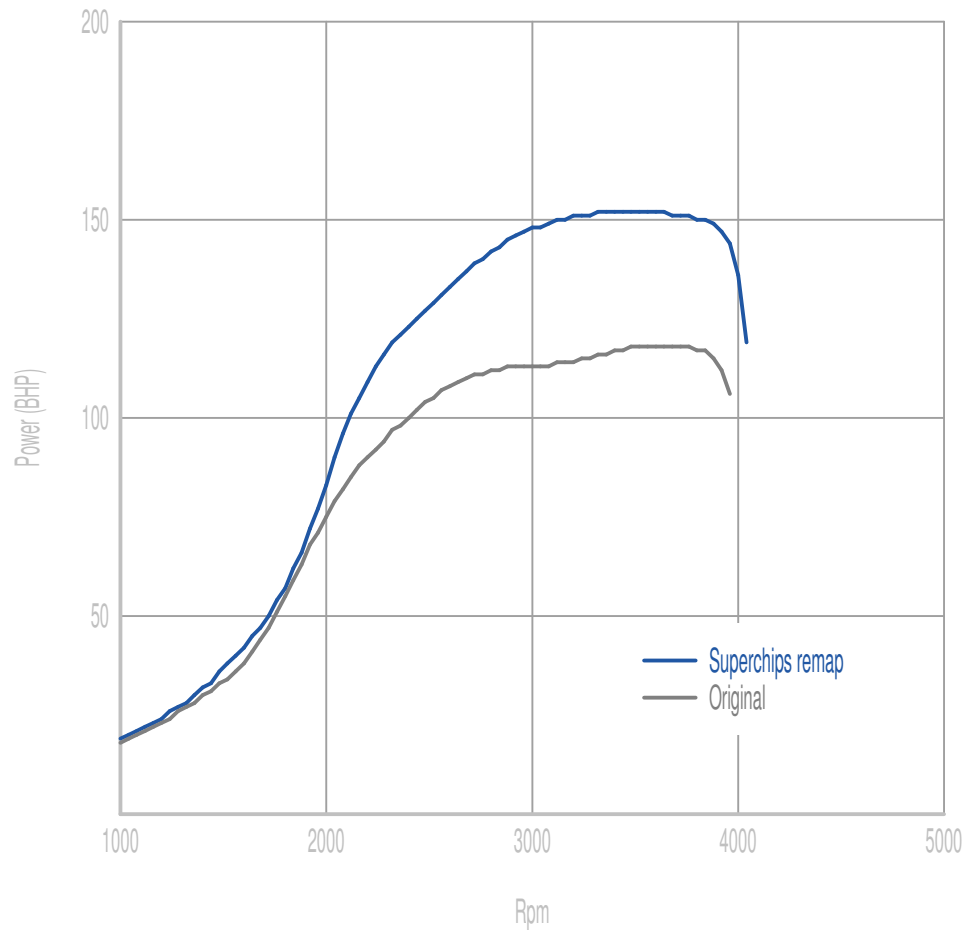

Power

37 BHP increase @ 3178 Rpm

Superchips remap Max 152 BHP @ 3615 Rpm

Original Max 118 BHP @ 3711 Rpm

Torque

81 Nm increase @ 2980 Rpm

Superchips remap Max 367 Nm @ 2304 Rpm

Original Max 302 Nm @ 2447 Rpm