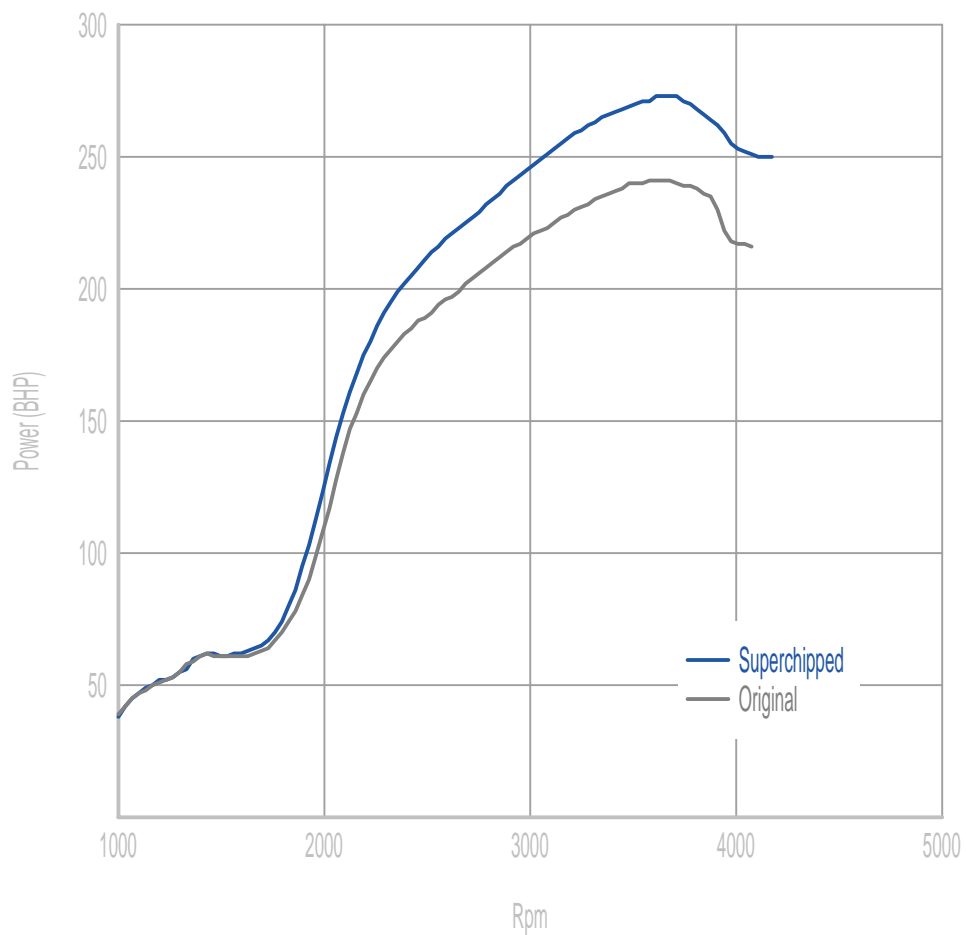

## Power

**33 BHP increase @ 3755 Rpm**

Superchipped Max 273 BHP @ 3688 Rpm

Original Max 241 BHP @ 3722 Rpm

## Torque

**75 Nm increase @ 2548 Rpm**

Superchipped Max 608 Nm @ 2502 Rpm

Original Max 539 Nm @ 2414 Rpm