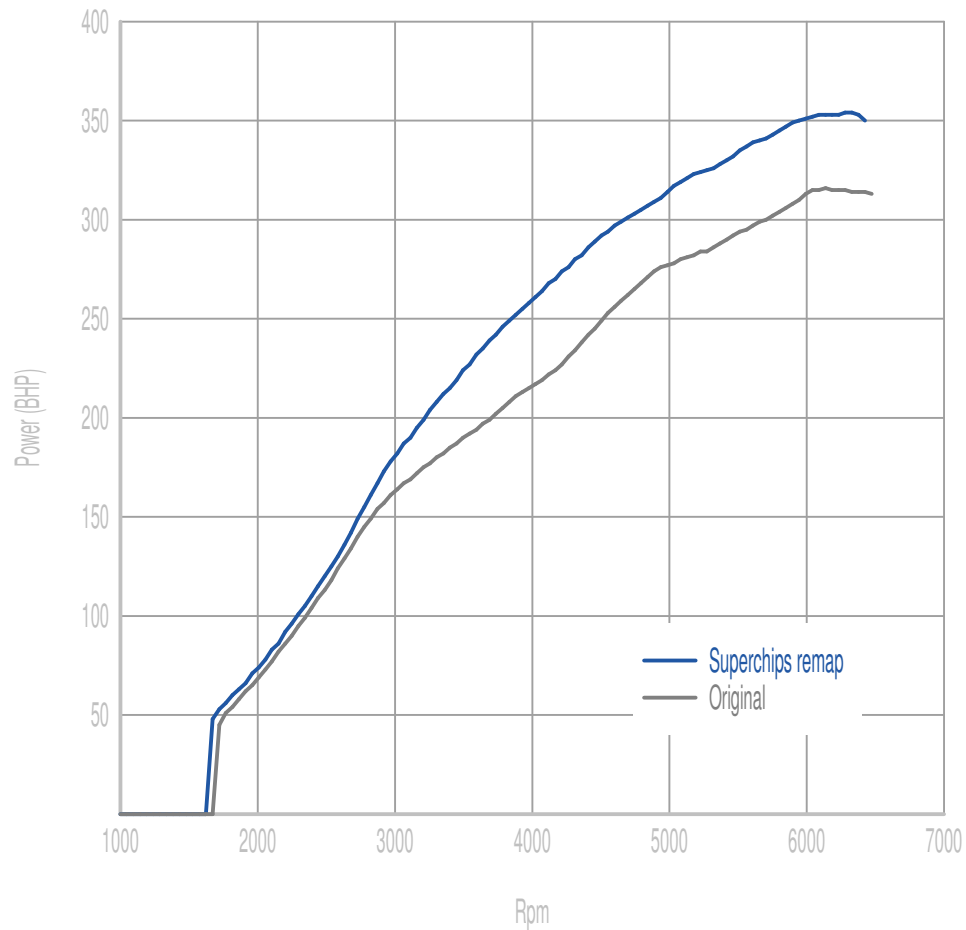

Superchips

call 01280 816781

Vehicle

S3 2.0 TFSI 300PS

Power

47 BHP increase @ 4325 Rpm

Superchips remap Max 354 BHP @ 6512 Rpm

Original Max 316 BHP @ 6127 Rpm

Torque

66 Nm increase @ 4176 Rpm

Superchips remap Max 451 Nm @ 3877 Rpm

Original Max 400 Nm @ 4873 Rpm