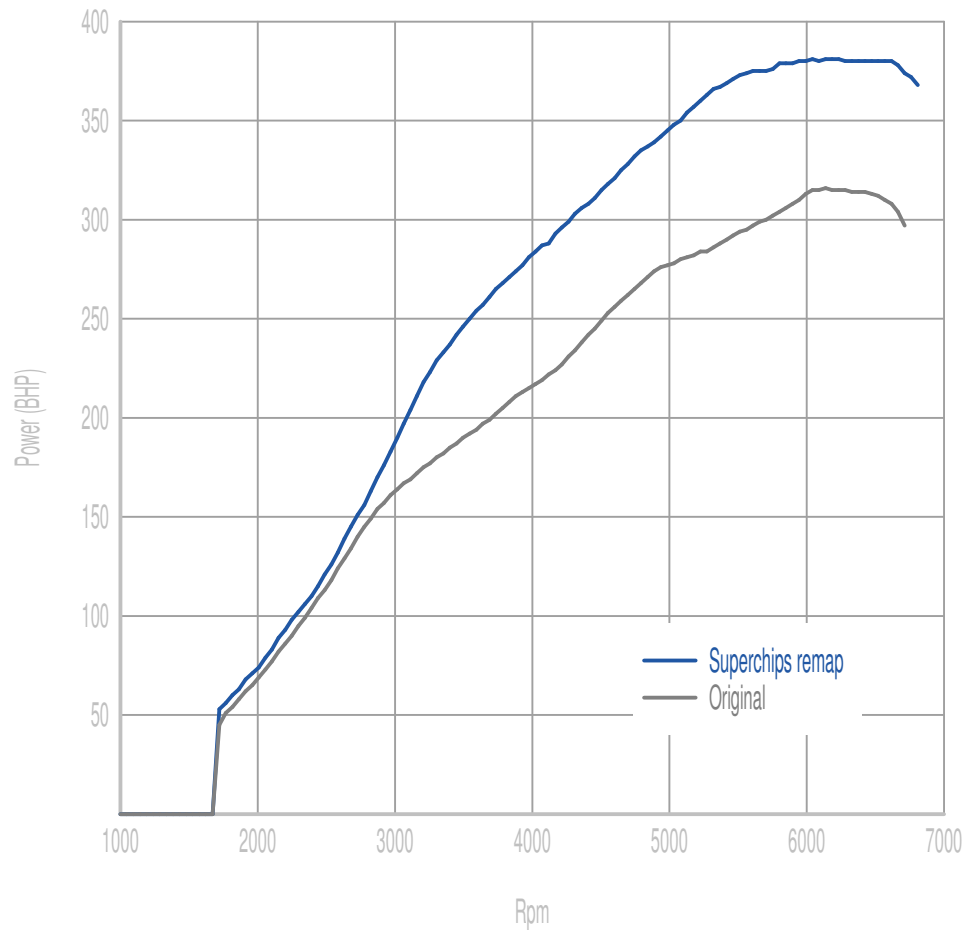

## Power

**80 BHP increase @ 5362 Rpm**

Superchips remap Max 381 BHP @ 6288 Rpm

Original Max 316 BHP @ 6127 Rpm

## Torque

**115 Nm increase @ 3753 Rpm**

Superchips remap Max 501 Nm @ 3753 Rpm

Original Max 400 Nm @ 4873 Rpm