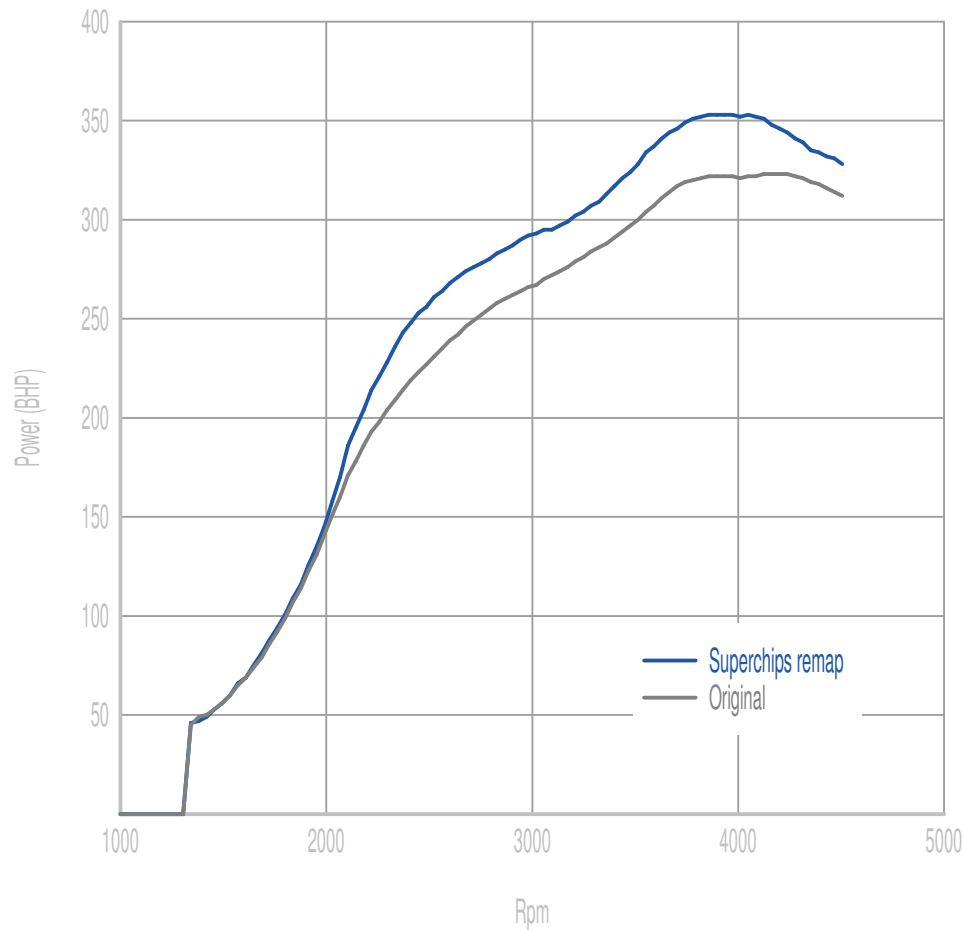

Torque

88 Nm increase @ 2353 Rpm

Superchips remap Max 741 Nm @ 2505 Rpm

Original Max 659 Nm @ 2581 Rpm