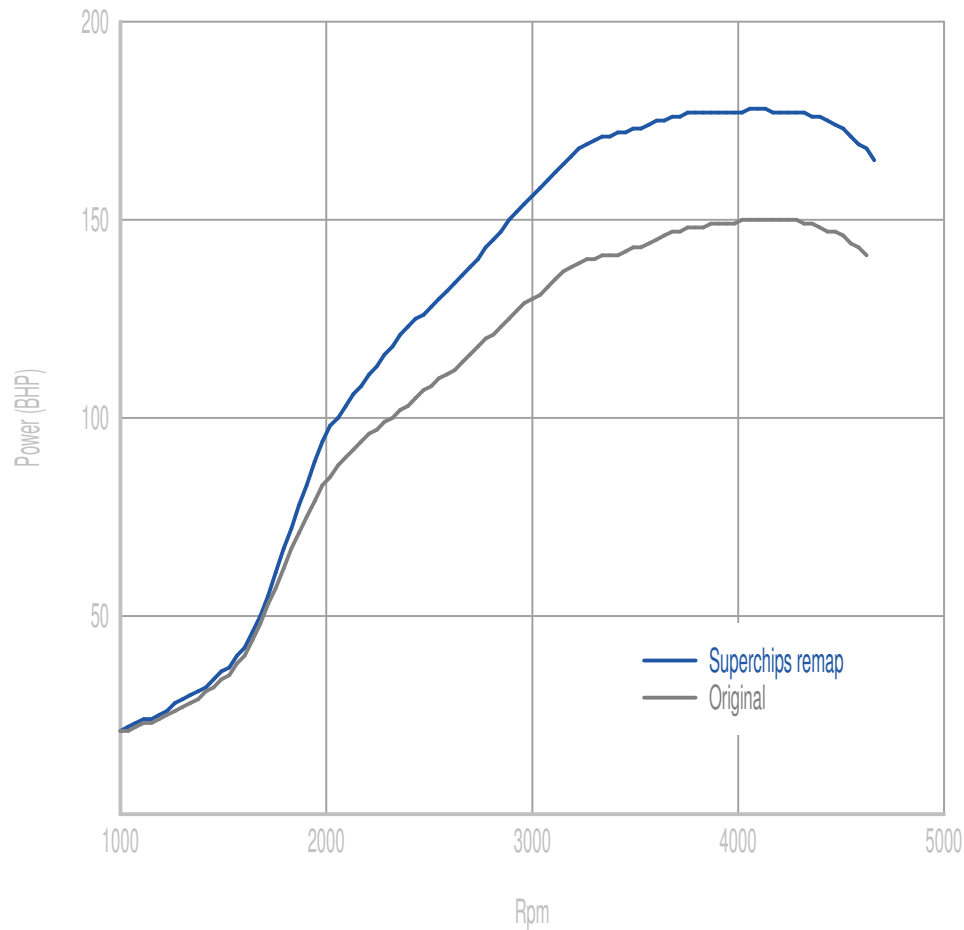

Power

31 BHP increase @ 3388 Rpm

Superchips remap Max 178 BHP @ 4091 Rpm

Original Max 150 BHP @ 4254 Rpm

Torque

66 Nm increase @ 3275 Rpm

Superchips remap Max 374 Nm @ 2852 Rpm

Original Max 311 Nm @ 2146 Rpm