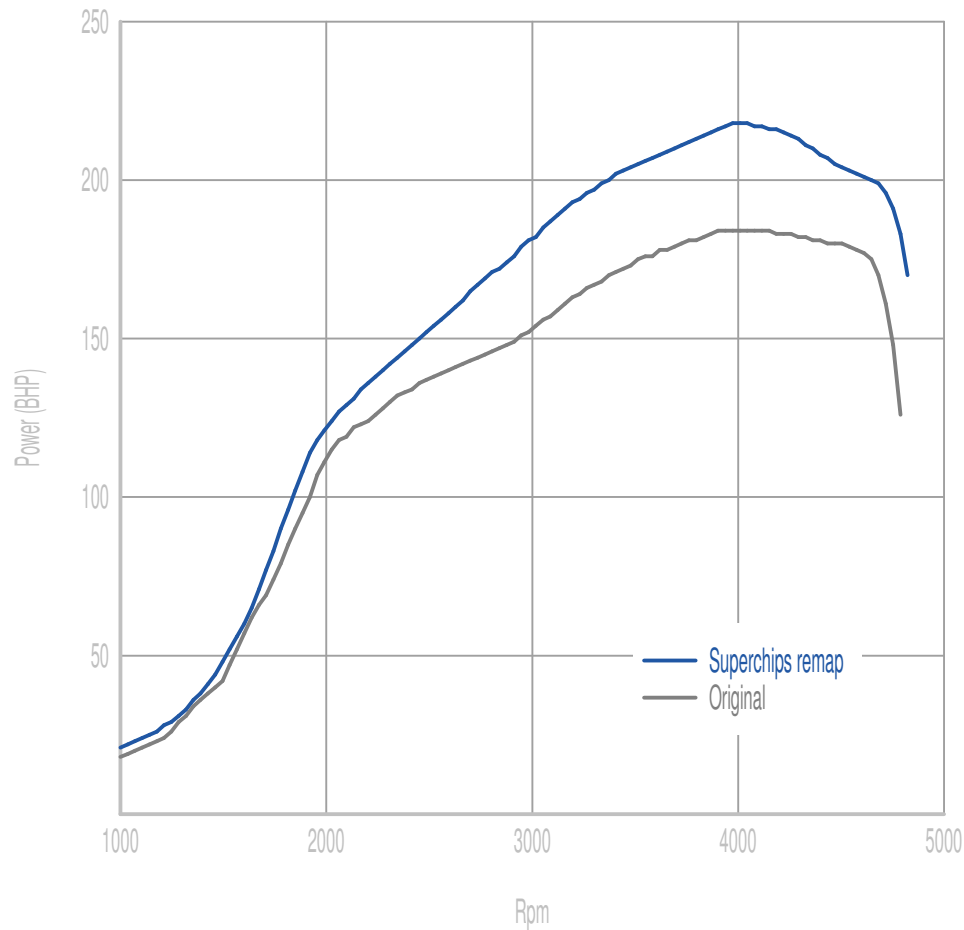

Power

34 BHP increase @ 4018 Rpm

Superchips remap Max 218 BHP @ 4020 Rpm

Original Max 184 BHP @ 4198 Rpm

Torque

75 Nm increase @ 3014 Rpm

Superchips remap Max 443 Nm @ 2151 Rpm

Original Max 402 Nm @ 2081 Rpm