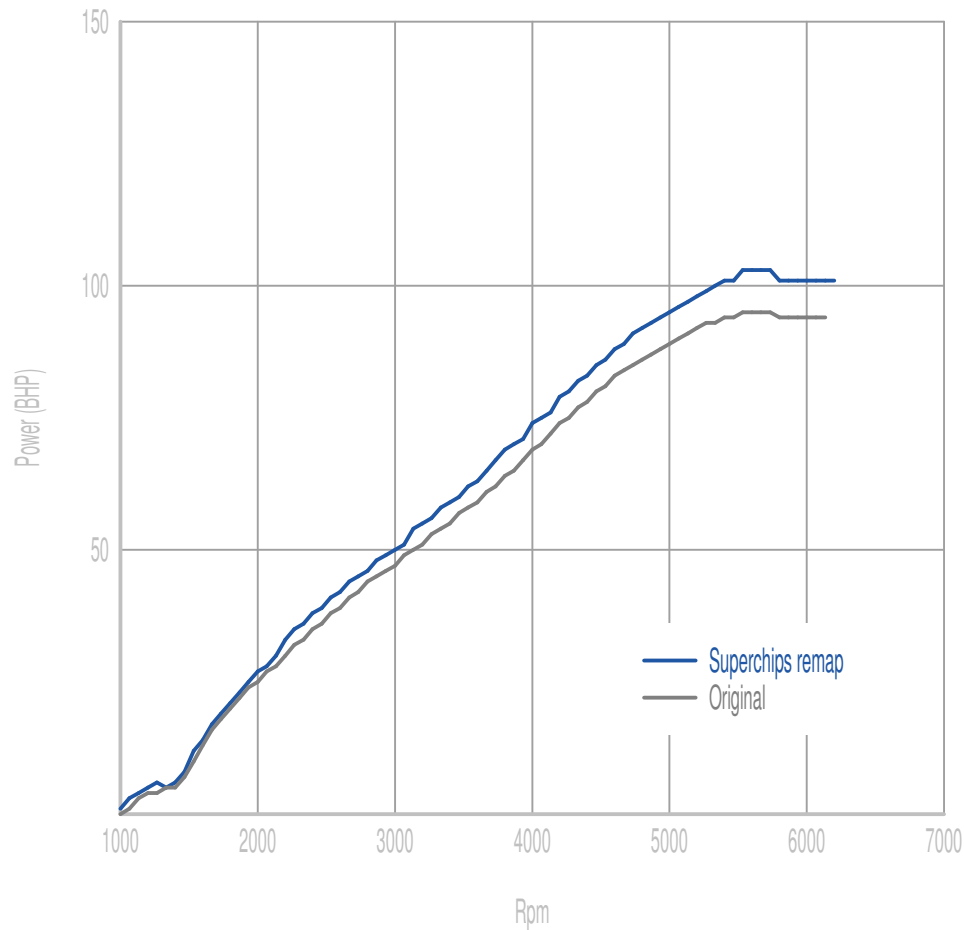

Power

8 BHP increase @ 5492 Rpm

Superchips remap Max 103 BHP @ 5683 Rpm

Original Max 95 BHP @ 5693 Rpm

Torque

10 Nm increase @ 5492 Rpm

Superchips remap Max 138 Nm @ 4680 Rpm

Original Max 128 Nm @ 4420 Rpm