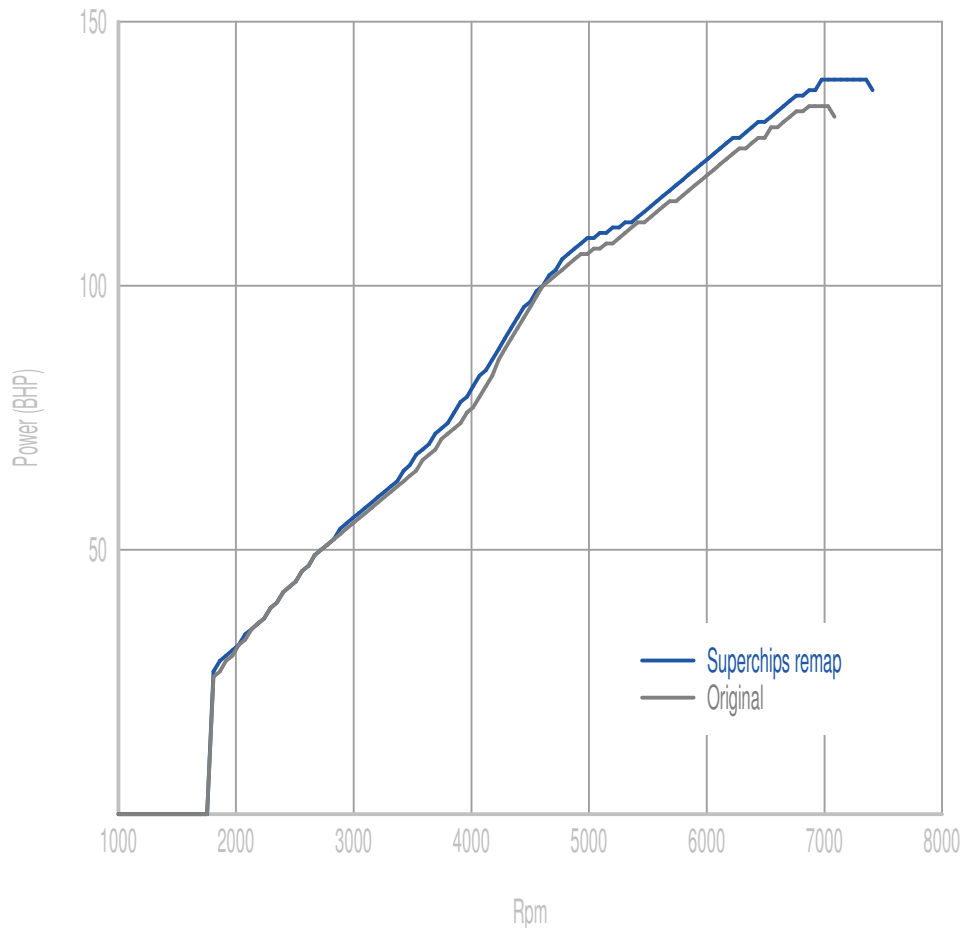

Superchips

call 01280 816781

Vehicle

Swift Sport 1.6

Power

7 BHP increase @ 7036 Rpm

Superchips remap Max 139 BHP @ 7305 Rpm

Original Max 134 BHP @ 6985 Rpm

Torque

8 Nm increase @ 1826 Rpm

Superchips remap Max 157 Nm @ 4727 Rpm

Original Max 154 Nm @ 4513 Rpm